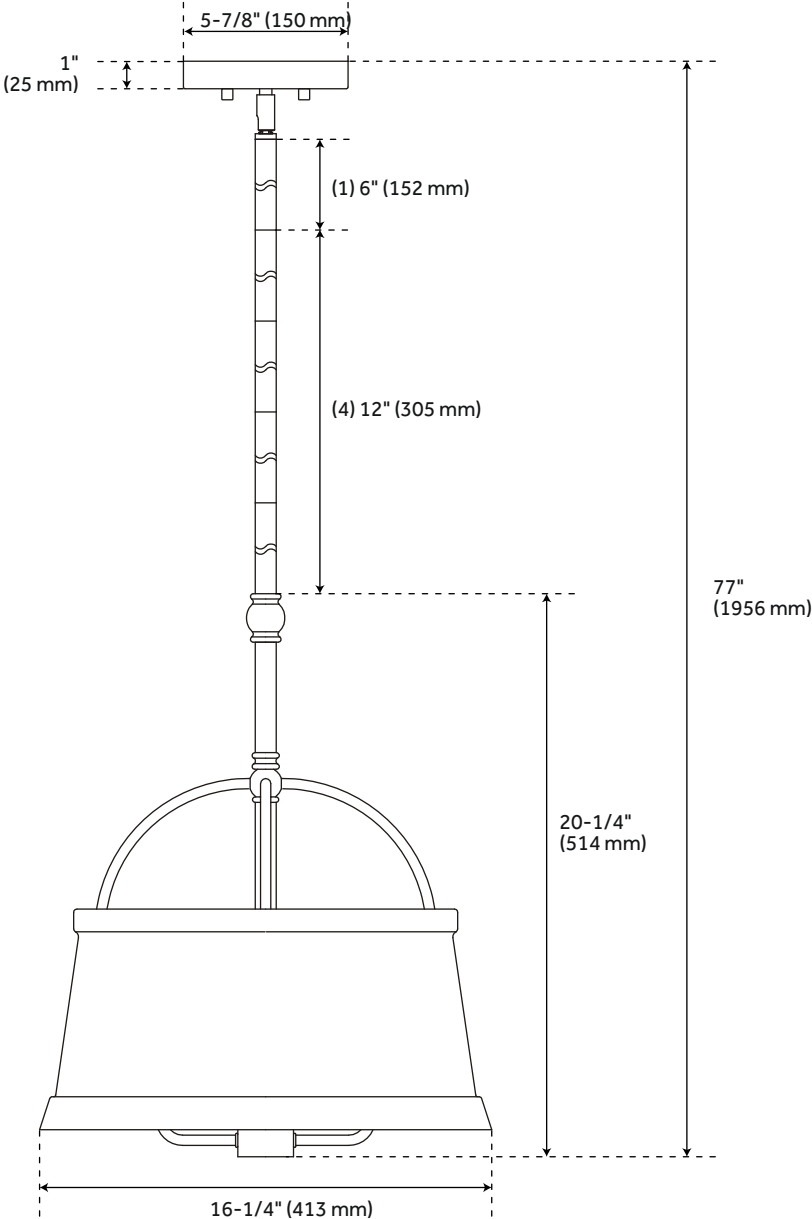

TEESDALE 4-LIGHT PENDANT - AMBER/MATTE BLACK

SKU: 453857

CODES/STANDARDS

UL 1598 / CSA C22.2 No 250.0

FEATURES

Installation Type: Ceiling Mount
Design: Modern
Product Finish: Aged Brass
Material: Steel
Width: 16-1/4"
Height: 20-1/4"
Base Plate Length: 5-7/8"
Base Plate Height: 1"
Mounting Hardware Included: Yes
Reversible Mounting: No
Shade Finish: Black
Shade Material: Metal
Number of Bulbs: 4
Base Plate Width: 5-7/8"
Base Plate Depth: 1"
Location Type: Suitable for Dry Locations
Bulbs Included: No
Bulb Type: Medium E-26
Wattage per Bulb: 60
Downrod/Chain Length: 1-6", 4-12"

Code:

REVISED 12/28/2021

TEESDALE 4-LIGHT PENDANT - AMBER/MATTE BLACK

SKU: 453857

All dimensions and specifications are nominal and may vary. Use actual products for accuracy in critical situations.

Code: PHPL3214