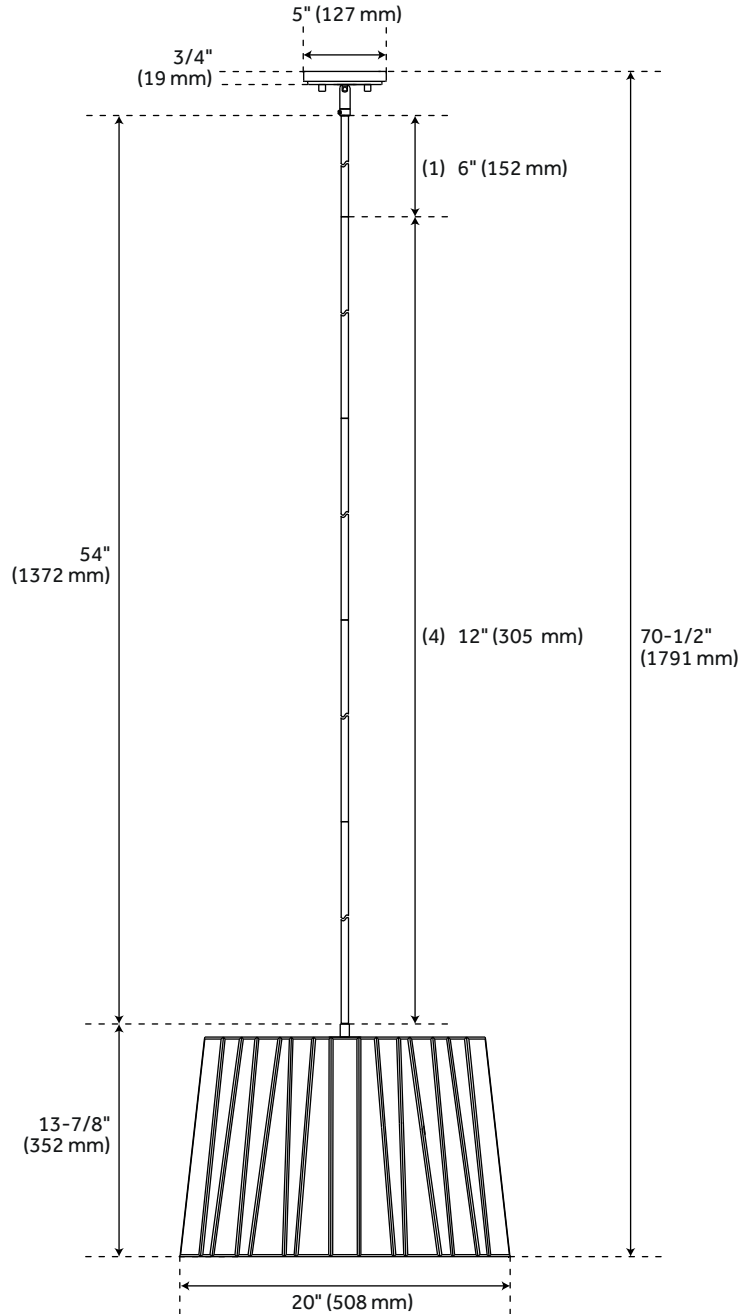

OAKBANK 4-LIGHT PENDANT - ANTIQUE BRASS/DARK BRONZE

SKU: 453840

CODES/STANDARDS

UL 1598 / CSA C22.2 No 250.0

FEATURES

Installation Type: Ceiling Mount
Design: Modern
Product Finish: Dark Bronze
Material: Metal
Width: 20"
Height: 13-7/8"
Base Plate Length: 3/4"
Base Plate Height: 3/4"
Mounting Hardware Included: Yes
Reversible Mounting: No
Shade Finish: Bronze
Shade Material: Glass
Number of Bulbs: 4
Base Plate Width: 5"
Base Plate Depth: 3/4"
Location Type: Suitable for Damp Locations
Bulbs Included: No
Bulb Type: Candelabra E-12
Wattage per Bulb: 60
Downrod/Chain Length: 1-6", 4-12"

Code:

REVISED 12/28/2021

OAKBANK 4-LIGHT PENDANT - ANTIQUE BRASS/DARK BRONZE

SKU: 453840

All dimensions and specifications are nominal and may vary. Use actual products for accuracy in critical situations.

Code: PHPL3294