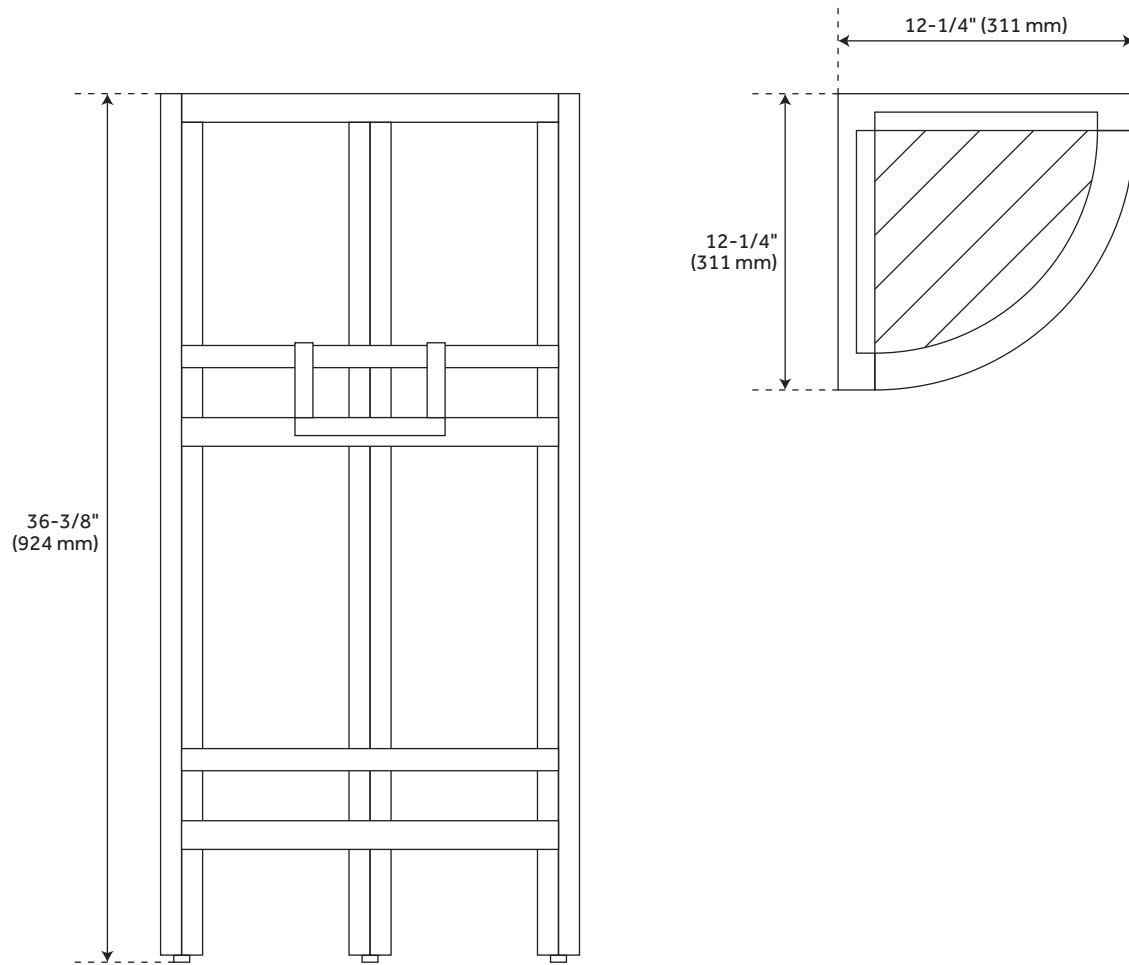

YUHAN

3-TIER CORNER TEAK BATHROOM SHELF

SKU: 453410

FEATURES

Installation Type: Freestanding
Features: Corner
Product Finish: Teak
Material: Teak
Assembly Required: No
Number of Rails: 3
Number of Shelves: 2
Folding: No

CONTENTS

BATHROOM SHELF PAGE 2

REVISED 08/07/2020

YUHAN

3-TIER CORNER TEAK BATHROOM SHELF

SKU: 453410

FEATURES

Length: 12-1/4"

Width: 12-1/4"

Height: 36-3/8"

PRODUCT IMAGE

All dimensions and specifications are nominal and may vary. Use actual products for accuracy in critical situations.

PAGE 2