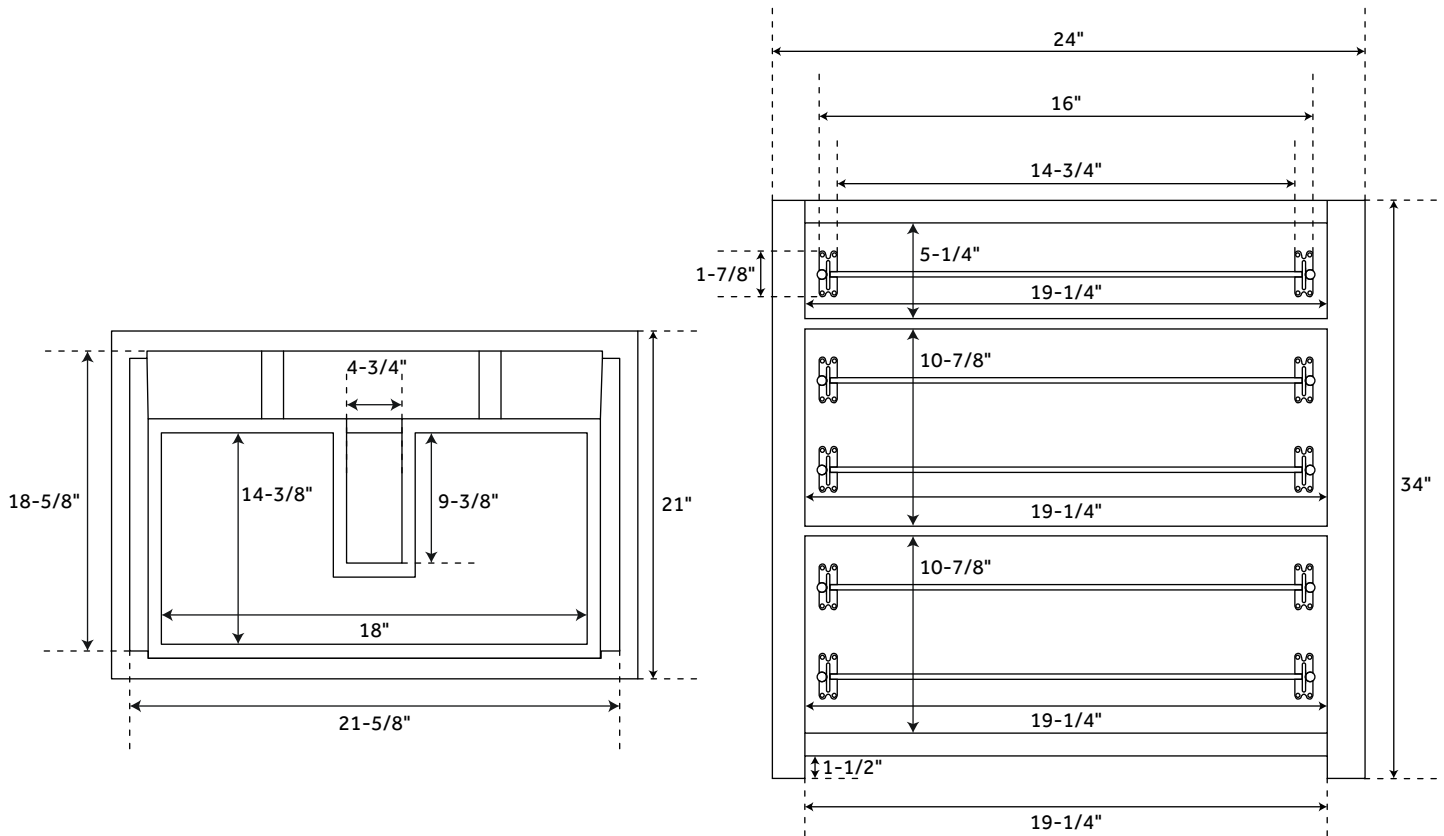

24" MAYSVILLE

GREY WASHED VANITY

SKU: 450606

FEATURES

Material: Wood
Installation Type: Freestanding
Number of Basins:1
Number of Drawers: 2
Features: Soft-Close Drawers
Assembly Required: No
Dovetail Drawers: Yes
Faucet Included: No
Vanity Top Included: Optional
Mirror Included: Optional

CONTENTS

24" VANITY PAGE 2

REVISED 03/25/2020

24" MAYSVILLE

GREY WASHED VANITY

SKU: 450606

FEATURES

Width: 24"
Depth: 21"
Height: 34"

PRODUCT IMAGE

All dimensions and specifications are nominal and may vary. Use actual products for accuracy in critical situations.

PAGE 2