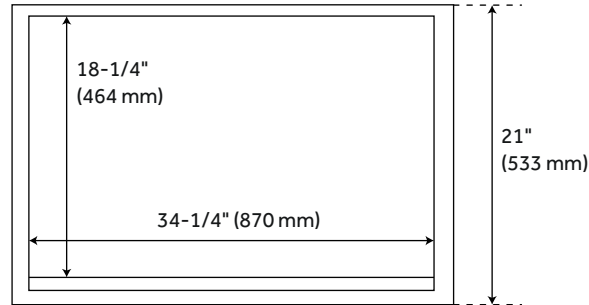

36" BIVINS

JAVA / BLACK

SKU: 450189

FEATURES

Installation Type: Freestanding
Number of Basins: 1
Number of Doors: 2
Width: 36-1/8"
Depth: 21"
Height: 34"
Assembly Required: No
Built-In Adjusters: Yes
Faucet Included: No
Sink Included: Optional
Vanity Top Included: Optional
Mirror Included: Optional