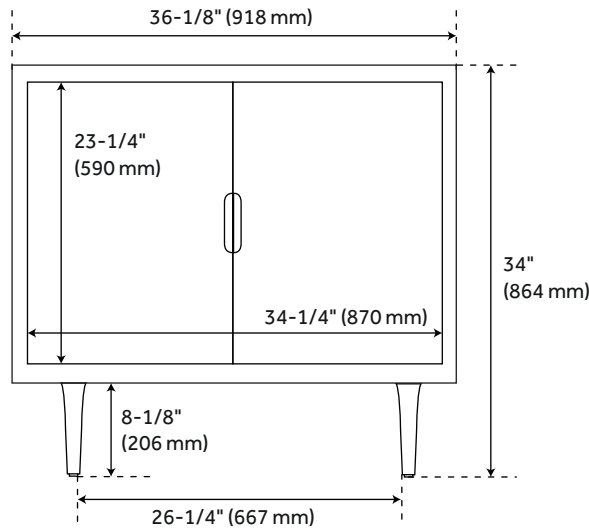

36" BIVINS

JAVA / BLACK

SKU: 450189

FEATURES

Installation Type: Freestanding
Number of Basins: 1
Number of Doors: 2
Width: 36-1/8"
Depth: 21"
Height: 34"
Assembly Required: No
Built-In Adjusters: Yes
Faucet Included: No
Sink Included: Optional
Vanity Top Included: Optional
Mirror Included: Optional