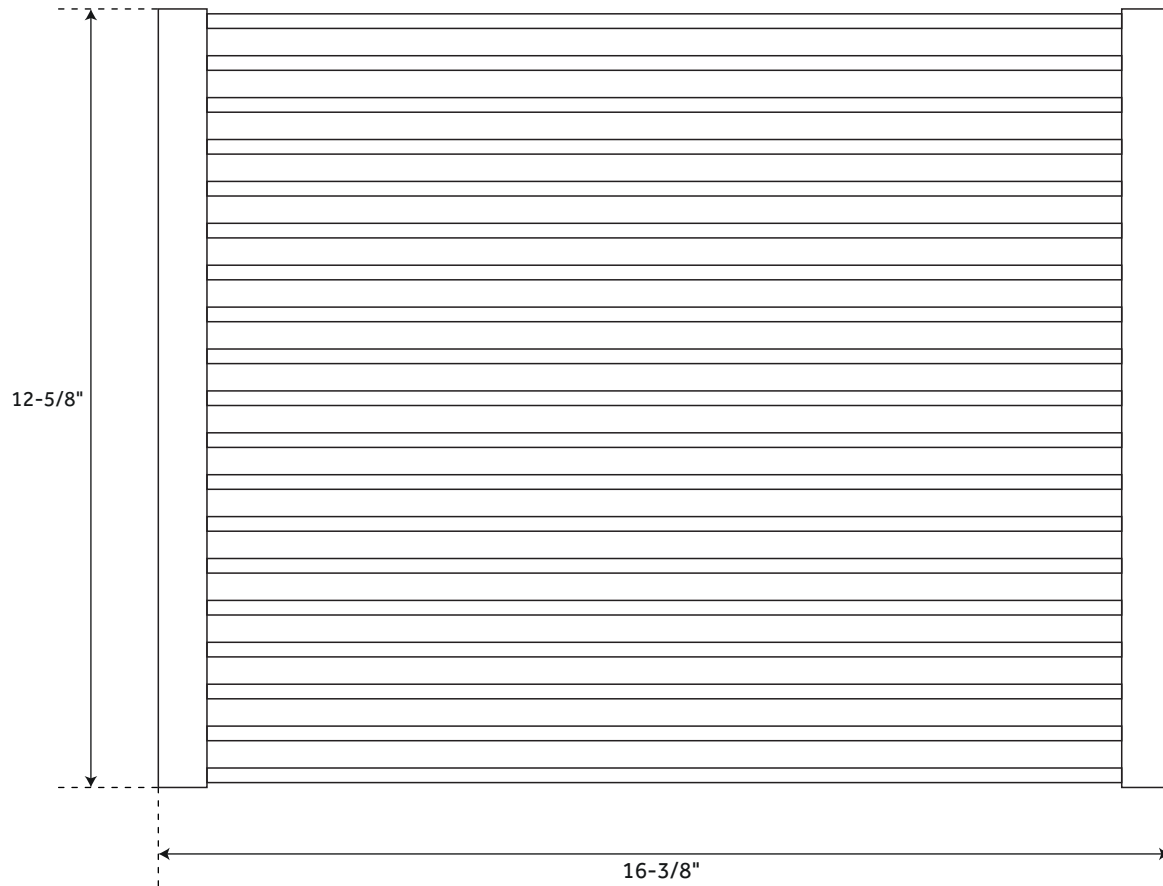

ROLLING MAT DRAIN BOARD

FOR 32" WORKSPACE STAINLESS STEEL UNDERMOUNT KITCHEN SINK

SKU: 447800

FEATURES

Material: Stainless Steel

Length: 16-3/8"

Width: 12-5/8"

SIGNATURE HARDWARE LIFETIME WARRANTY

See website for warranty information

All dimensions and specifications are nominal and may vary. Use actual products for accuracy in critical situations.

REVISED 01/04/2020

CODE: SHWORKRM