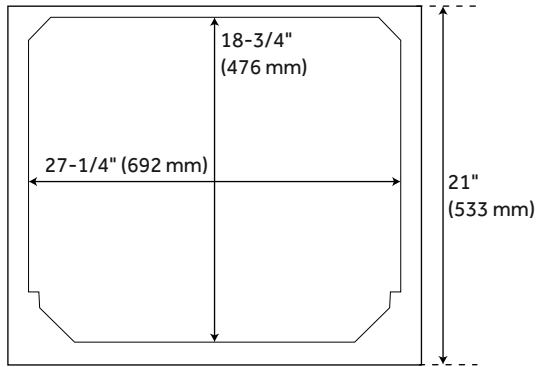

## FEATURES

- Mirrors project 5/8" from wall.
- Additional knob hardware finishes available.
- Additional pull hardware finishes available.
- Product Finish: Gray
- Material: Wood
- Installation Type: Freestanding
- Number Of Basins: 1
- Number Of Doors: 2
- Number Of Drawers: 1
- Features: Soft-close Hinges
- Assembly Required: No
- Hardware Finish: Brushed Nickel

## FEATURES

- Width: 30"
- Depth: 21"
- Height: 34-1/4"
- Optional Vanity Top Depth: 22"
- Optional Vanity Top Width: 31"
- Optional Vanity Top Thickness: 3cm

## PRODUCT IMAGE

All dimensions and specifications are nominal and may vary. Use actual products for accuracy in critical situations.

PAGE 2