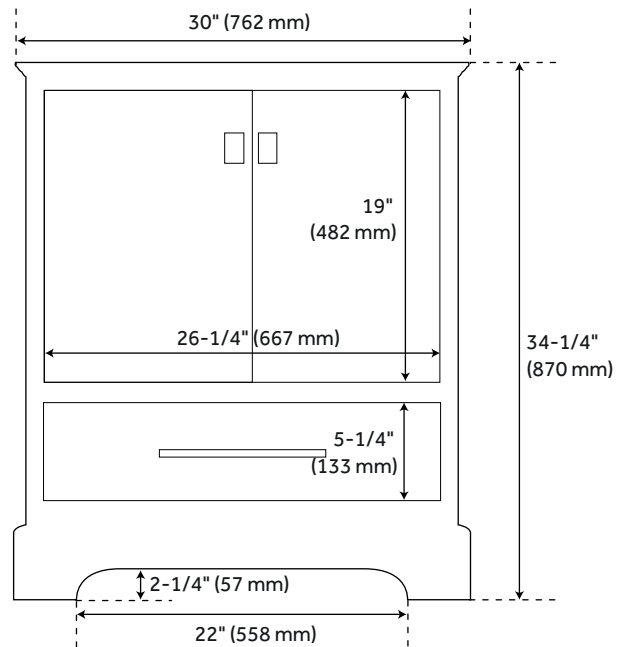

## FEATURES

- Mirrors project 5/8" from wall.
- Additional knob hardware finishes available.
- Additional pull hardware finishes available.
- Product Finish: Gray
- Material: Wood
- Installation Type: Freestanding
- Number Of Basins: 1
- Number Of Doors: 2
- Number Of Drawers: 1
- Features: Soft-close Hinges
- Assembly Required: No
- Hardware Finish: Brushed Nickel

## FEATURES

- Width: 30"
- Depth: 21"
- Height: 34-1/4"
- Optional Vanity Top Depth: 22"
- Optional Vanity Top Width: 31"
- Optional Vanity Top Thickness: 3cm

## PRODUCT IMAGE

All dimensions and specifications are nominal and may vary. Use actual products for accuracy in critical situations.

PAGE 2