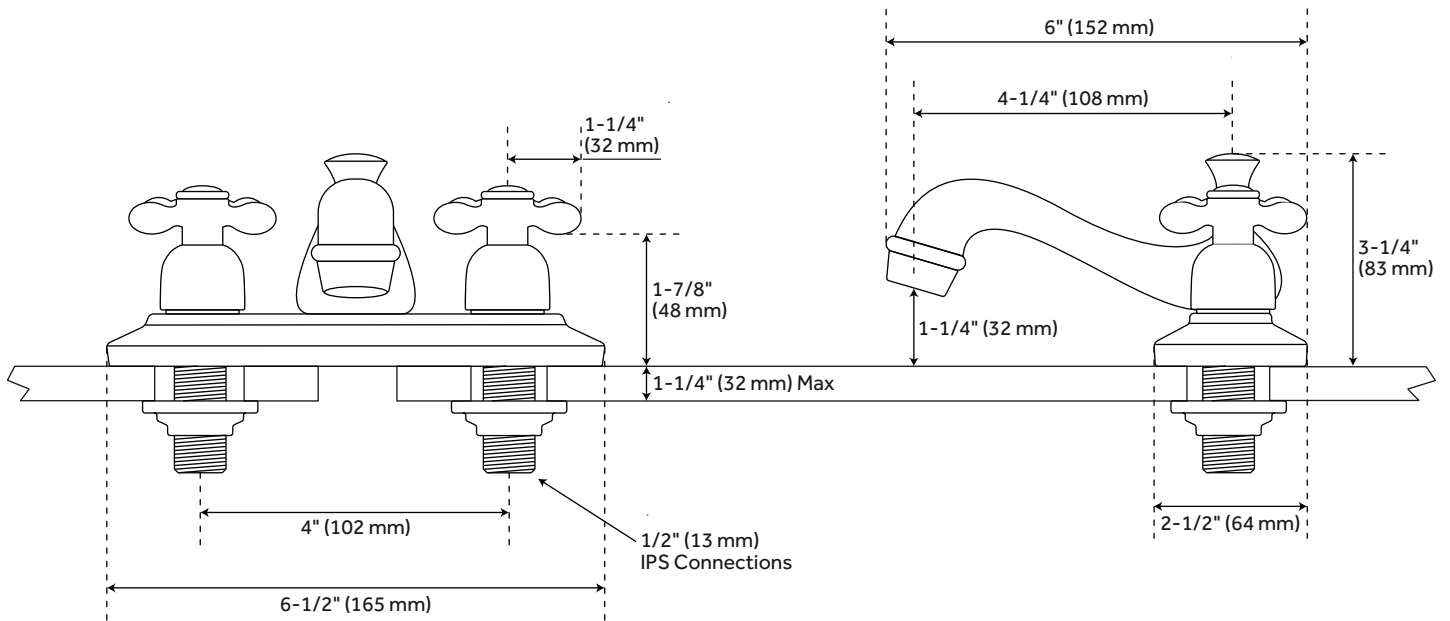

GREENSBORO

CENTERSET BATHROOM FAUCET - CROSS HANDLES

SKU: 445922

FEATURES

Installation Type: Centerset
Product Finish: Chrome
Handle Type: Cross
Overflow Hole: Yes
Design: Traditional
Faucet Material: Brass
Ceramic Disc Cartridges: Yes
Hot and Cold Indicators: Yes
Drain Included: Yes
Maximum Flow Rate: 1.2 gpm
(gallons per minute)

CONTENTS

CENTERSET FAUCET PAGE 2

REVISED 07/17/2020

GREENSBORO

CENTERSET BATHROOM FAUCET - CROSS HANDLES

SKU: 445922

FEATURES

Max. Countertop Thickness: 1-1/4"
Faucet Centers: 4"
Length: 6-1/2"
Width: 6"
Height: 3-1/4"
Height To Spout: 1-1/4"
Spout Reach: 4-1/4"
Base Plate Length: 6-1/2"
Base Plate Width: 2-1/2"
Handle Length: 1-1/4"
Height to Bottom of Handle: 1-7/8"
IPS: 1/2"
Drain Size: 1-1/2"

PRODUCT IMAGE

All dimensions and specifications are nominal and may vary. Use actual products for accuracy in critical situations.

PAGE 2