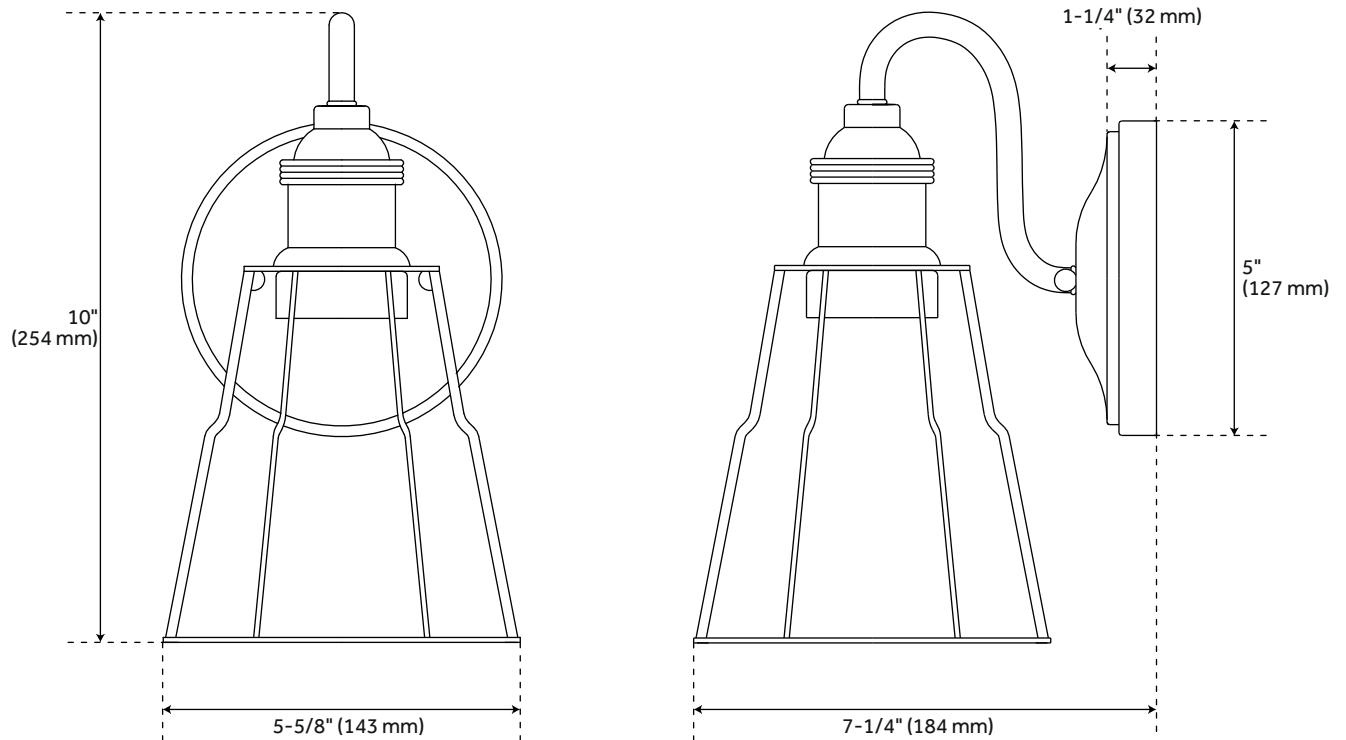

MAGRUDER VANITY SCONCE - SINGLE LIGHT - CHROME

SKU: 440721

CODES/STANDARDS

UL 1598 / CSA C22.2 No 250.0

FEATURES

Installation Type: Wall Mount
Design: Industrial
Product Finish: Chrome
Material: Steel
Width: 5-5/8"
Height: 10"
Depth: 7-1/4"
Base Plate Length: 1-1/4"
Base Plate Height: 5"
Mounting Hardware Included: Yes
Reversible Mounting: Yes
Shade Finish: Clear
Shade Material: Steel
Number of Bulbs: 1
Base Plate Width: 5"
Base Plate Depth: 1-1/4"
Location Type: Suitable for Damp Locations
Bulbs Included: No
Bulb Type: Medium E-26
Wattage per Bulb: 100

Code:

REVISED 12/28/2021

MAGRUDER SINGLE LIGHT VANITY SCONCE - CHROME

SKU: 440721

All dimensions and specifications are nominal and may vary. Use actual products for accuracy in critical situations.

Code: PHVL3061