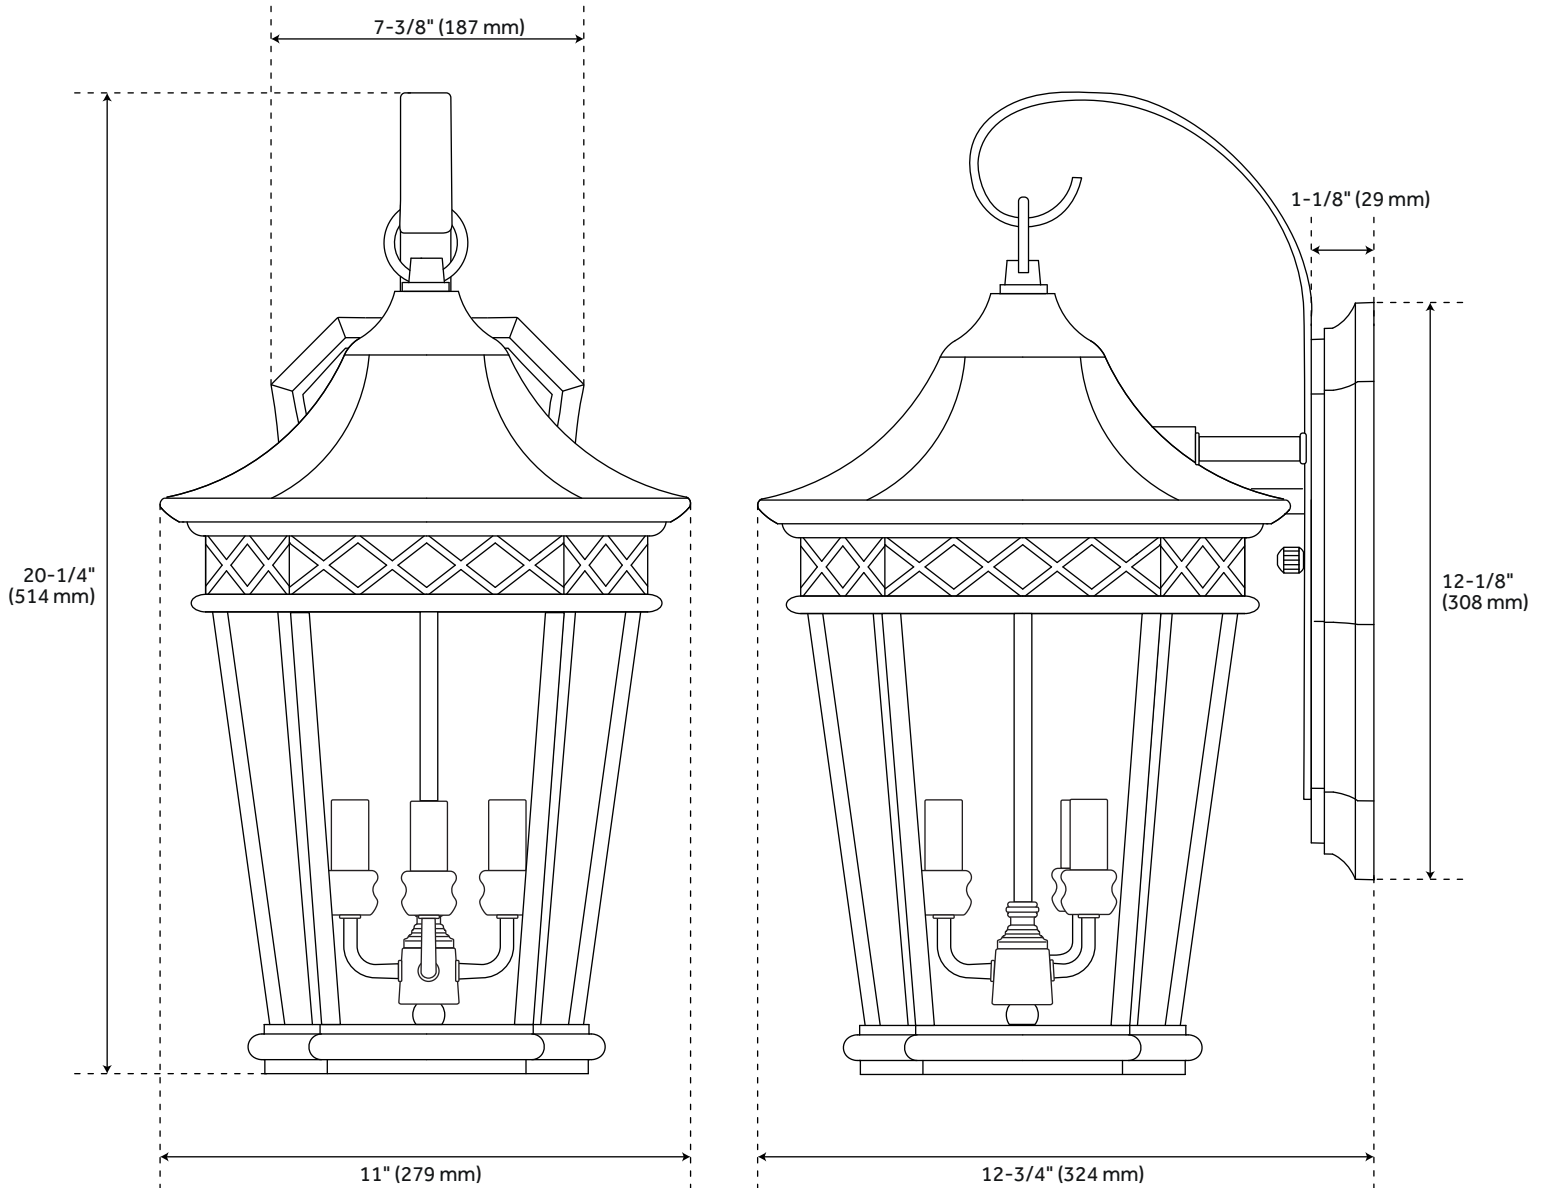

FOXFIELD 3-LIGHT OUTDOOR ENTRANCE WALL SCONCE - BLACK

SKU: 440678

CODES/STANDARDS

UL 1598 / CSA C22.2 No 250.0

FEATURES

Installation Type: Wall Mount
Design: Traditional
Product Finish: Black
Material: Aluminum
Width: 12-1/8"
Height: 20-1/4"
Base Plate Height: 12-1/8"
Mounting Hardware Included: Yes
Reversible Mounting: No
Shade Finish: Clear
Shade Material: Glass
Number of Bulbs: 3
Base Plate Width: 7-3/8"
Base Plate Depth: 1-1/8"
Location Type: Suitable for Wet Locations
Bulbs Included: No
Bulb Type: Candelabra E-12
Wattage per Bulb: 60

Code:

REVISED 12/28/2021

FOXFIELD 20" 3-LIGHT OUTDOOR ENTRANCE WALL SCONCE - BLACK

SKU: 440678

All dimensions and specifications are nominal and may vary. Use actual products for accuracy in critical situations.