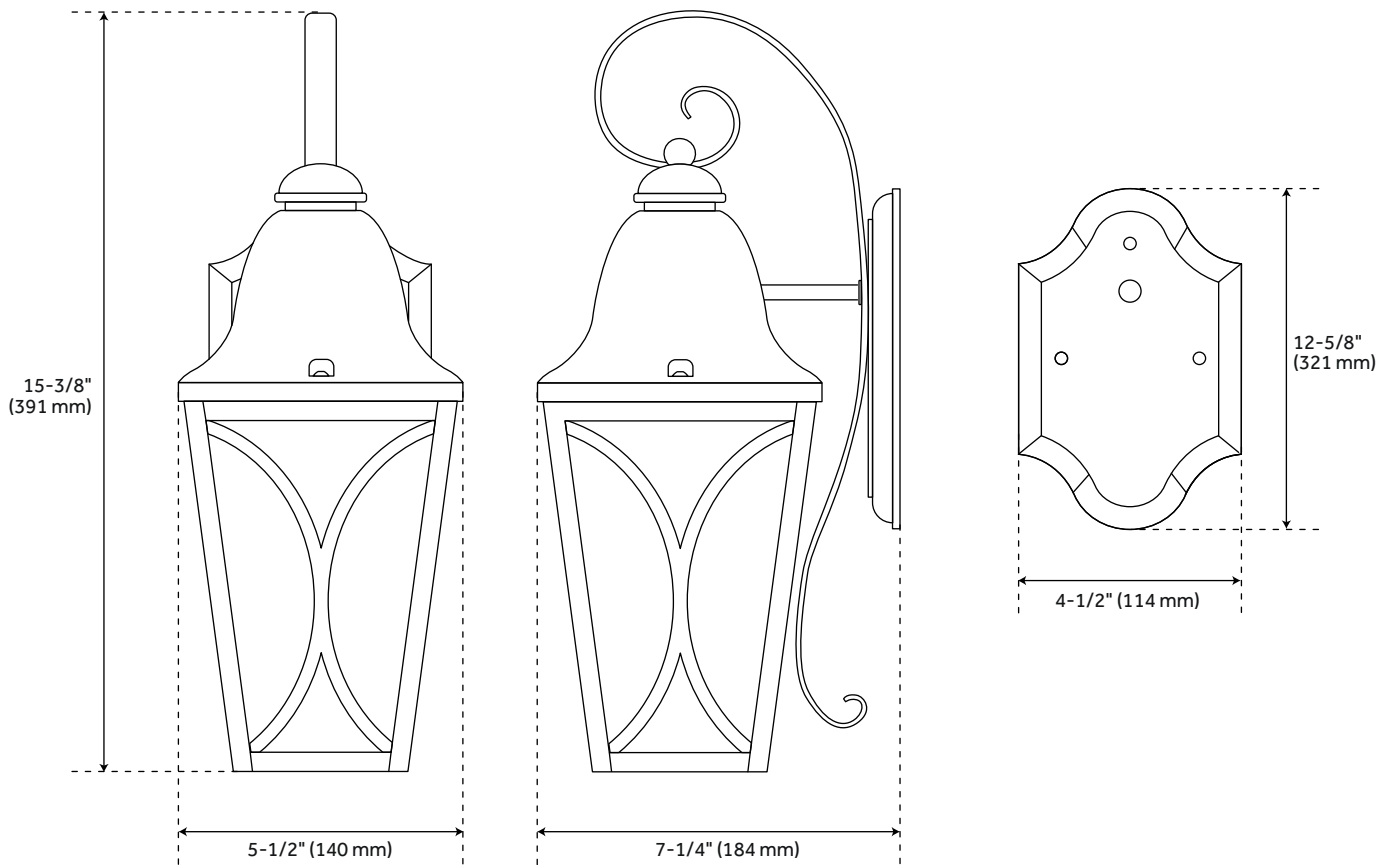

CARDIGAN OUTDOOR ENTRANCE WALL SCONCE - SINGLE LIGHT - BLACK BRONZE

SKU: 440656

FEATURES

Installation Type: Wall Mount
Design: Traditional
Product Finish: Black
Material: Aluminum
Width: 5-1/2"
Height: 15-3/8"
Base Plate Height: 6-7/8"
Mounting Hardware Included: Yes
Reversible Mounting: No
Shade Finish: Clear
Shade Material: Glass
Number of Bulbs: 1
Base Plate Width: 4-1/2"
Location Type: Suitable for Wet Locations
Bulbs Included: No
Bulb Type: Medium E-26
Wattage per Bulb: 60

CODES/STANDARDS

UL 1598 / CSA C22.2 No 250.0

Code:
REVISED 12/28/2021

CARDIGAN SINGLE LIGHT OUTDOOR ENTRANCE WALL SCONCE - BLACK BRONZE

SKU: 440656

All dimensions and specifications are nominal and may vary. Use actual products for accuracy in critical situations.