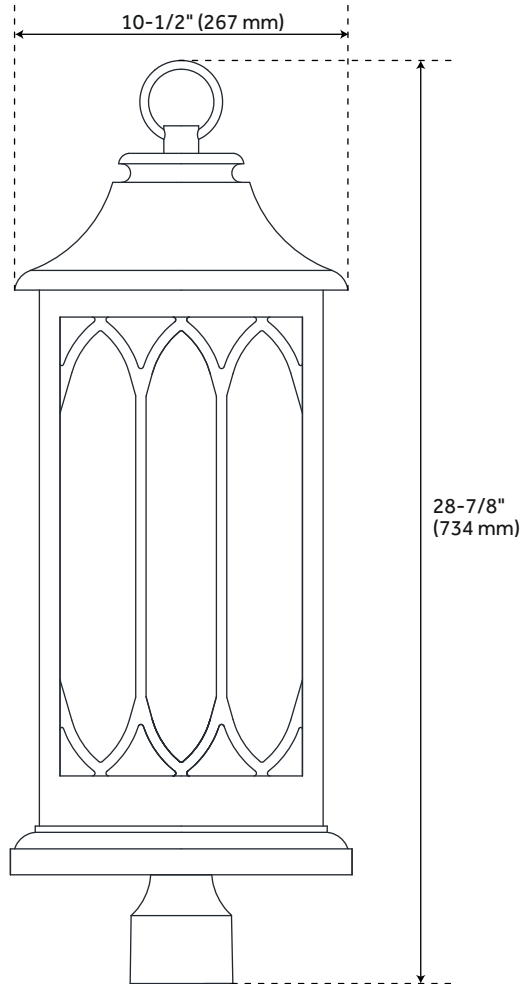

STONEHOUSE 29" 3-LIGHT OUTDOOR POST LANTERN - SMOOTH BRONZE

SKU: 440647

All dimensions and specifications are nominal and may vary. Use actual products for accuracy in critical situations.

Code: PHEL4805