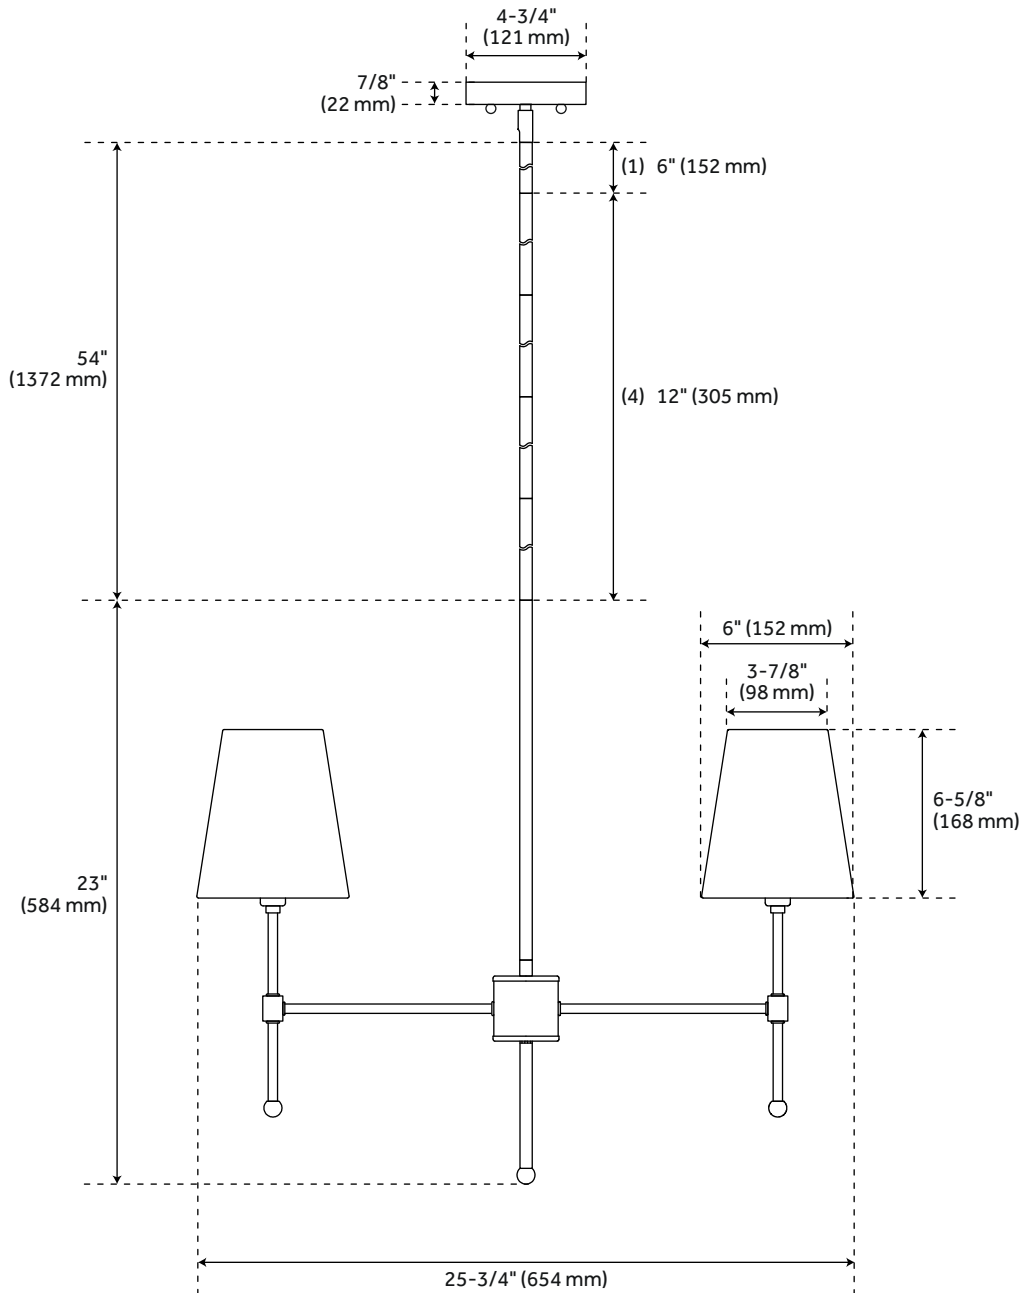

## FEATURES

Installation Type: Ceiling Mount

Design: Modern

Product Finish: Polished Nickel

Material: Steel/Fabric

Width: 25-3/4"

Height: 23"

Base Plate Height: 7/8"

Base Plate Diameter: 4-3/4"

Mounting Hardware Included: Yes

Shade Finish: Polished Nickel

Shade Material: Fabric

Number of Bulbs: 6

Location Type: Suitable for Dry Locations

Bulbs Included: No

Bulb Type: Candelabra E-12

Wattage per Bulb: 60

Downrod/Chain Length: (1) 6" and (4) 12"

# 26" BEATTY 6-LIGHT CHANDELIER

SKU: 440453

PHHL6086

All dimensions and specifications are nominal and may vary. Use actual products for accuracy in critical situations.