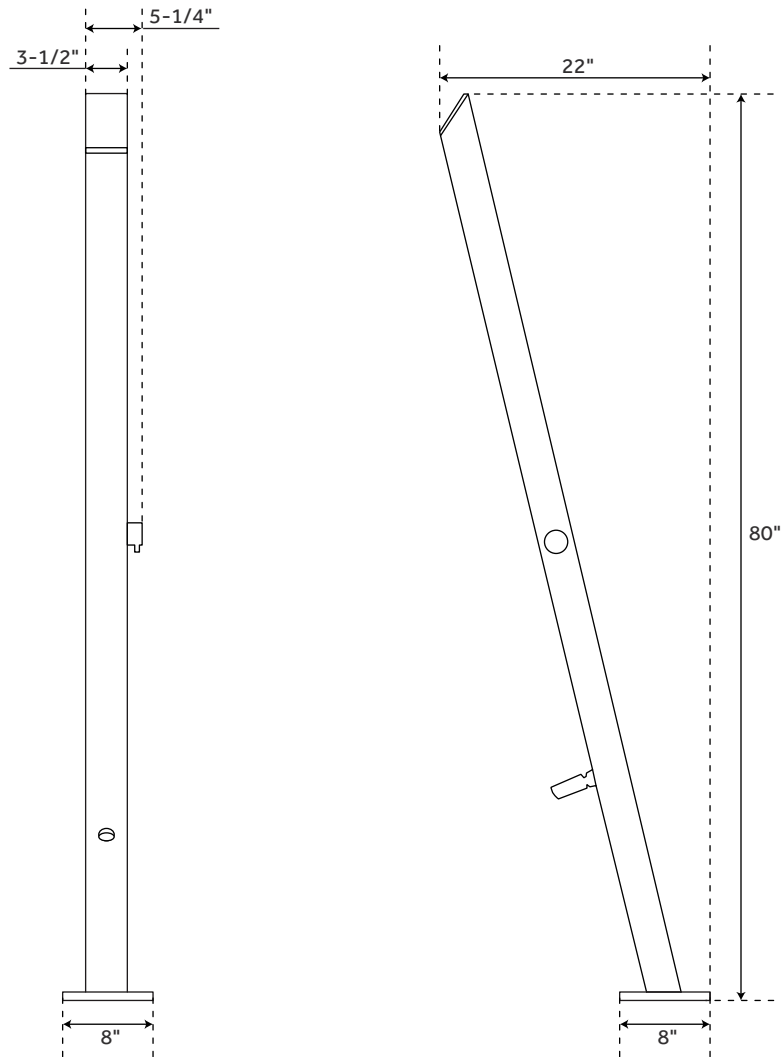

## FREESTANDING STAINLESS STEEL OUTDOOR SHOWER PANEL

SKU: 437301

### FEATURES

Product Finish: Brushed Stainless Steel  
Material: Stainless Steel  
Handle Type: Knob  
Installation Type: Freestanding  
Length: 8"  
Width: 22"  
Height: 80"  
Features: Waterfall  
Installation Type: Freestanding  
Mounting Hardware Included: Yes  
Base Plate Width: 8"  
Shower Head Width: 3-1/2"  
Shower Head Swivel: No  
Water Connection Included: Yes  
Water Supplies Included: Yes  
Diverter Included: Yes  
Diverter Outlets: 2  
Maximum Flow Rate: 2.0 gpm  
(gallons per minute)