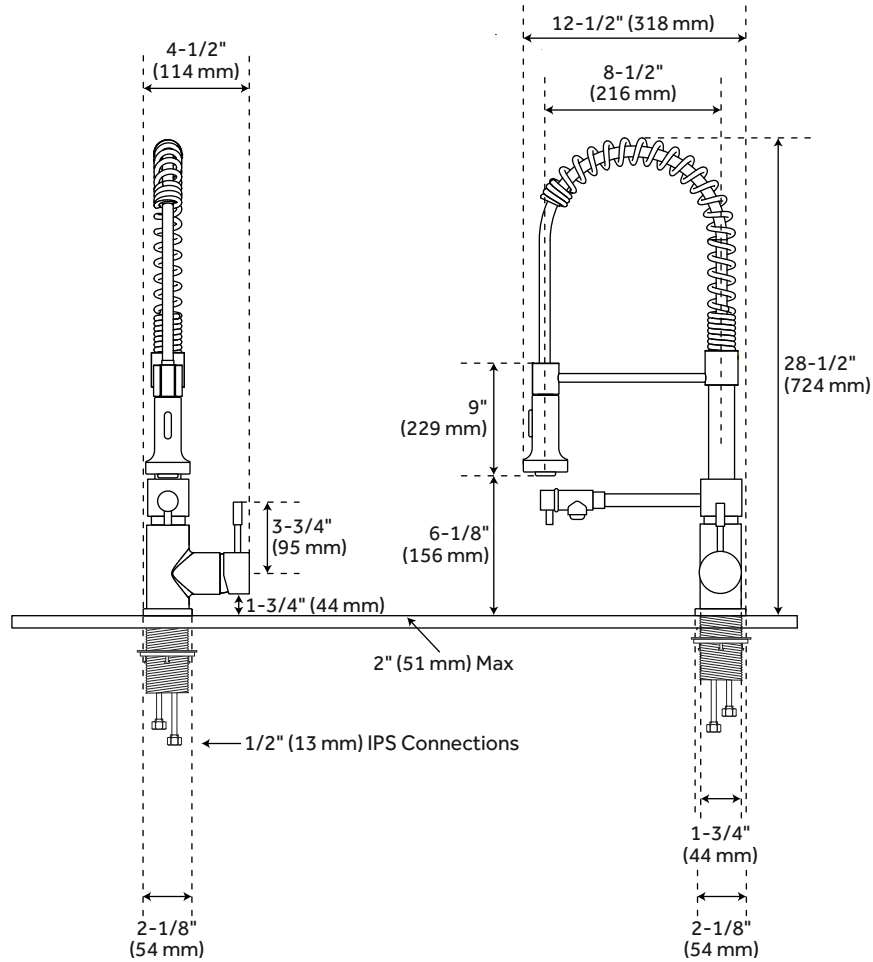

ASHFORD

SINGLE-HOLE KITCHEN FAUCET WITH PULL-DOWN SPRING SPOUT

SKU: 433112

FEATURES

- Single-hole installation
- Ceramic disc cartridge
- 304 stainless steel
- Metal hand sprayer
- Lever handle
- Hot and cold indicators
- Max flow rate: 1.8 gpm

CONTENTS

FAUCET PAGE 2

REVISED 07/13/2020

ASHFORD

SINGLE-HOLE KITCHEN FAUCET WITH PULL-DOWN SPRING SPOUT

SKU: 433112

FEATURES

- Max. Countertop Thickness: 2"
- Length: 4-1/2"
- Width: 12-1/2"
- Height: 28-1/2"
- Height To Spout: 6-1/8"
- Spout Reach: 8-1/2"
- Swivel Spout: Yes
- Base Plate Length: 2-1/8"
- Base Plate Width: 2-1/8"
- Handle Length: 3-3/4"
- Height to Bottom of Handle: 1-3/4"

PRODUCT IMAGE

All dimensions and specifications are nominal and may vary. Use actual products for accuracy in critical situations.

PAGE 2