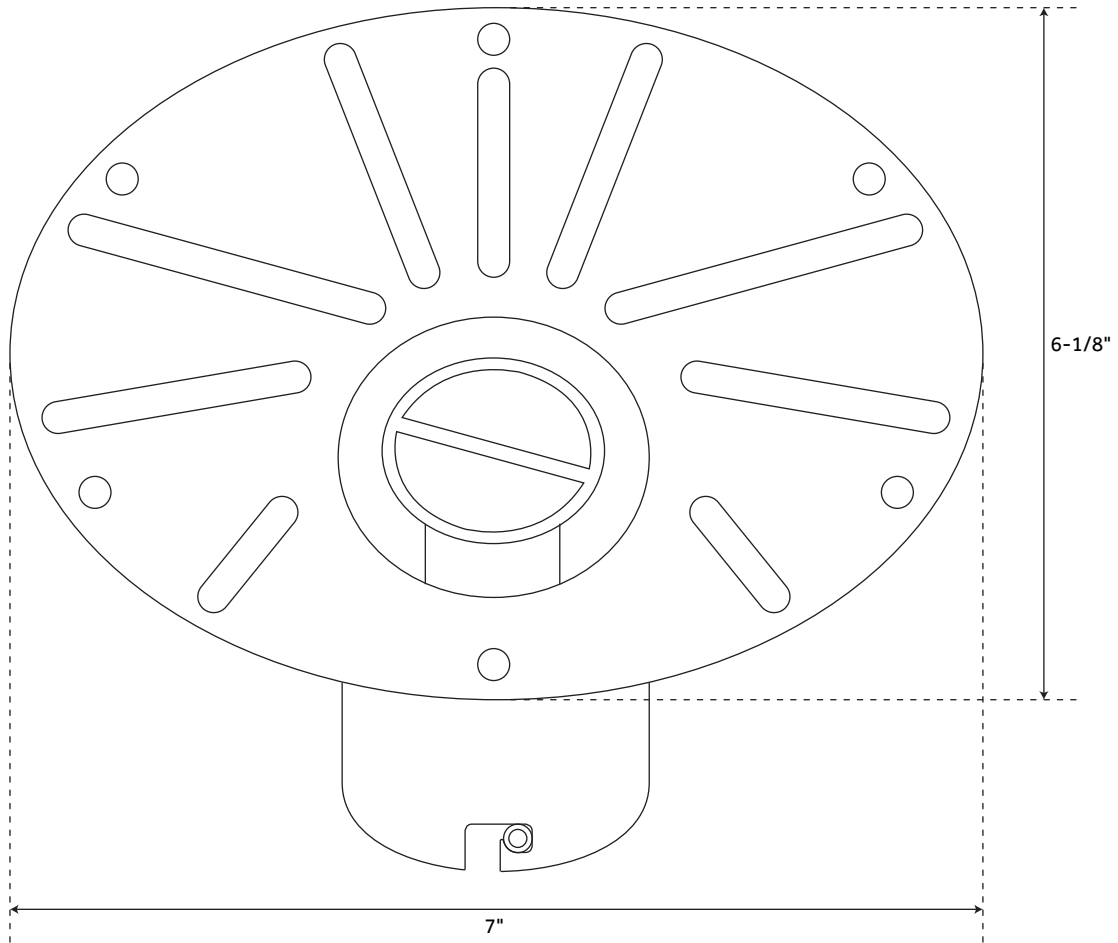

## DROP-IN DRAIN KIT

SKU: 428473

### FEATURES

Material: PVC

Length: 7"

Width: 6-1/8"

Height: 3-7/8"

Kit Includes: Floor Plate

1-1/2" PVC Pipe,

2 x 1-1/2" Trap Adapters