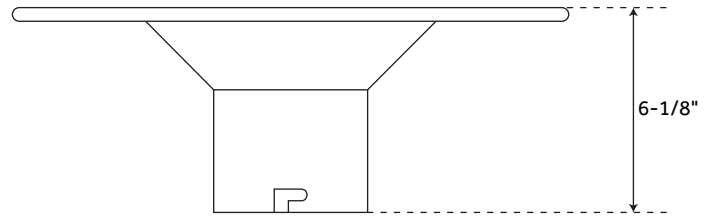

2" x 1-1/2" Trap Adapters

1" Brass Threaded Tailpiece and Plug

1" Brass Unthreaded Tailpiece and Plug

CONTENTS

DRAIN KIT PAGE 2

REVISED 04/30/2020

QUICK CONNECT

DROP-IN DRAIN KIT

SKU: 428473

FEATURES

Length: 7"
Width: 6-1/8"
Height: 3-7/8"

PRODUCT IMAGE