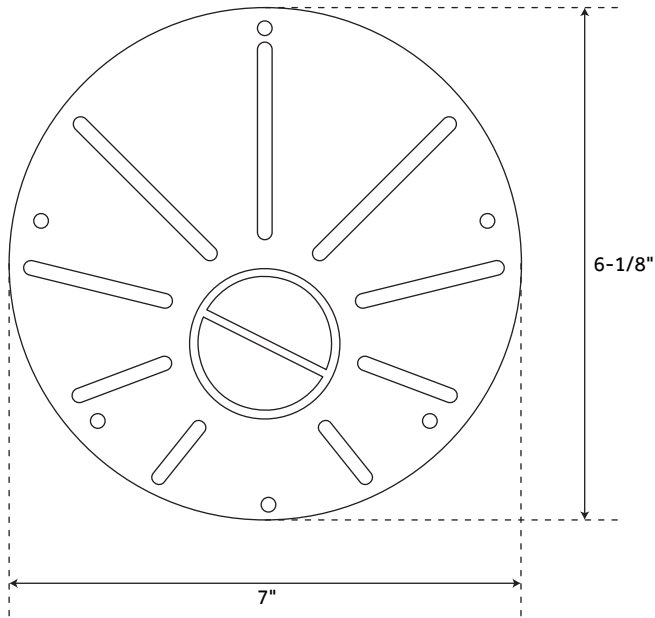

QUICK CONNECT

DROP-IN DRAIN KIT

SKU: 428473

FEATURES

Material: PVC

Complete Drop-In Drain Kit Includes:

Floor Plate

1-1/2" PVC Pipe

2" x 1-1/2" Trap Adapters

1" Brass Threaded Tailpiece and Plug

1" Brass Unthreaded Tailpiece and Plug

CONTENTS

DRAIN KIT PAGE 2

REVISED 04/30/2020

QUICK CONNECT

DROP-IN DRAIN KIT

SKU: 428473

FEATURES

Length: 7"
Width: 6-1/8"
Height: 3-7/8"

PRODUCT IMAGE