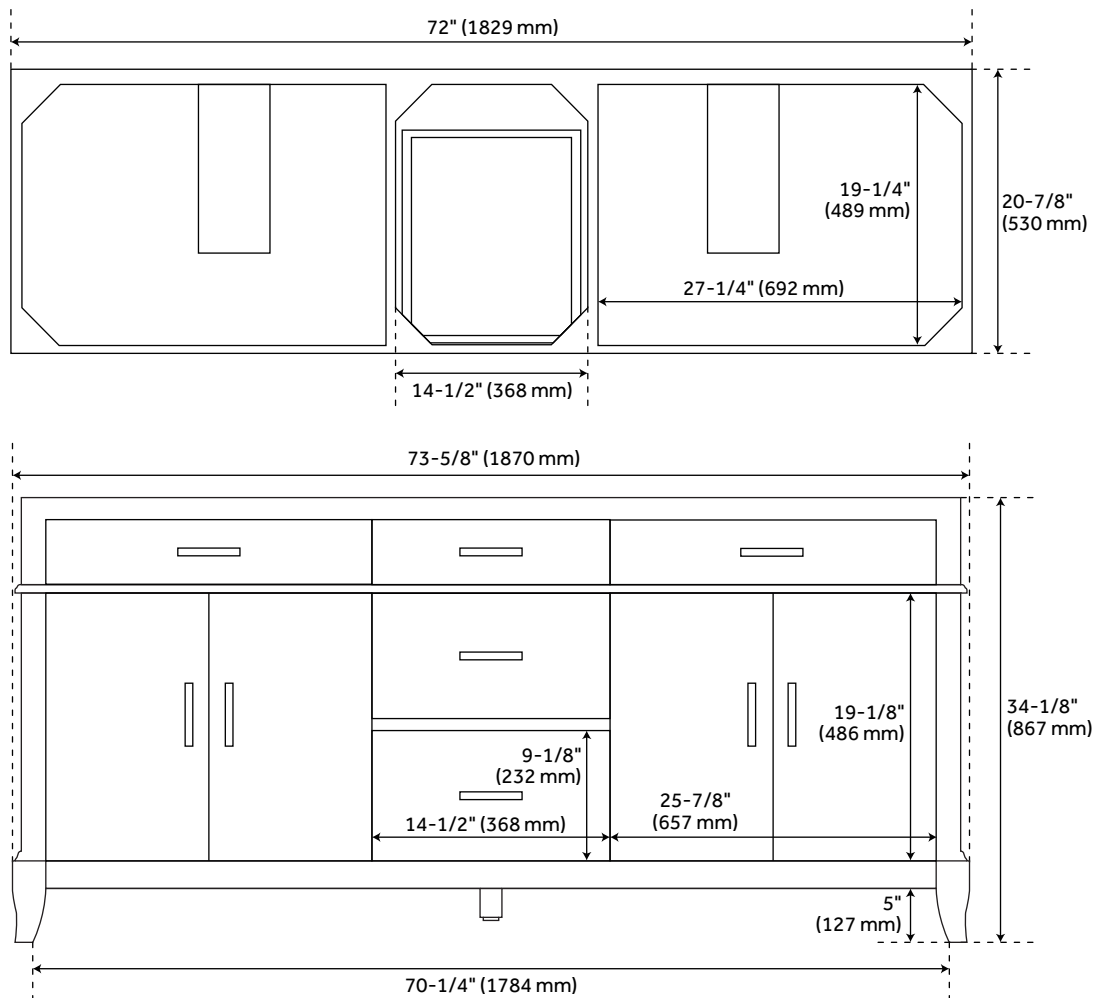

# 72" LIVIA

DOUBLE VANITY

SKU: 428461, 428462

## FEATURES

Material: Wood  
Installation Type: Freestanding  
Number of Basins: 2  
Number of Doors: 4  
Number of Drawers: 3  
Features: Matching Mirror  
Assembly Required: No  
Built-In Adjusters: Yes  
Hardware Finish: Brushed Nickel  
Faucet Included: No  
Vanity Top Included: Optional  
Mirror Included: Optional

## CONTENTS

72" VANITY ..... PAGE 2

REVISED 10/30/2020

### FEATURES

Width: 73-5/8"  
Depth: 20-7/8"  
Height: 34-1/8"  
Vanity Top Depth: 22"  
Vanity Top Width: 73"