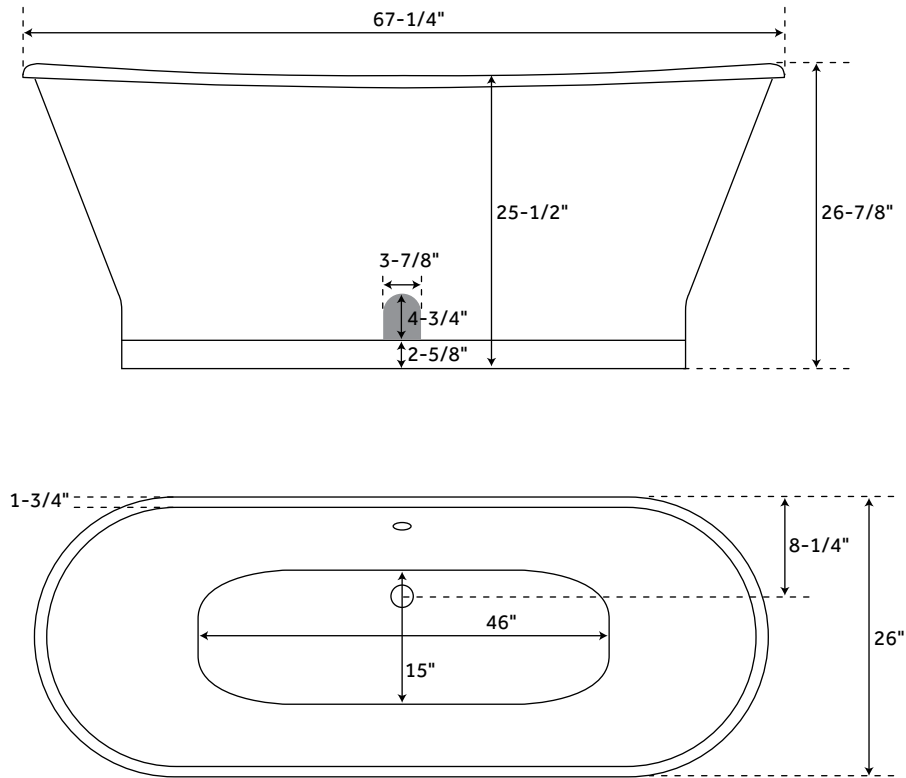

67" KATERYN

BATEAU CAST IRON SKIRTED TUB

SKU: 426201, 415244

FEATURES

Design: Transitional
Product Finish: Black, Slate Blue
Overflow Hole: Yes
Shape: Oval
Material: Cast Iron
Length: 67-1/4"
Width: 26"
Height: 26-7/8"
Tub Interior Length: 46"
Tub Interior Width: 15"
Water Depth to Rim: 18-1/2"
Water Depth To Overflow: 14-1/4"
Exterior Treatment:
Hand-Smoothed Painted
Interior Treatment: White Porcelain Enamel
Tap Deck: No
Drain Placement: Offset
Faucet Drillings: No Drillings
Water Capacity (Gallons): 42
Tub Weight Uncrated (lbs): 488
Tub Weight Crated (lbs): 612