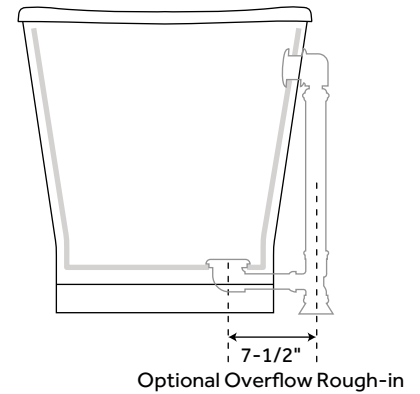

67" KATERYN

BATEAU CAST IRON SKIRTED TUB

SKU: 426201, 415244

FEATURES

Design: Transitional
Product Finish: Black, Slate Blue
Overflow Hole: Yes
Shape: Oval
Material: Cast Iron
Length: 67-1/4"
Width: 26"
Height: 26-7/8"
Tub Interior Length: 46"
Tub Interior Width: 15"
Water Depth to Rim: 18-1/2"
Water Depth To Overflow: 14-1/4"
Exterior Treatment:
Hand-Smoothed Painted
Interior Treatment: White Porcelain Enamel
Tap Deck: No
Drain Placement: Offset
Faucet Drillings: No Drillings
Water Capacity (Gallons): 42
Tub Weight Uncrated (lbs): 488
Tub Weight Crated (lbs): 612