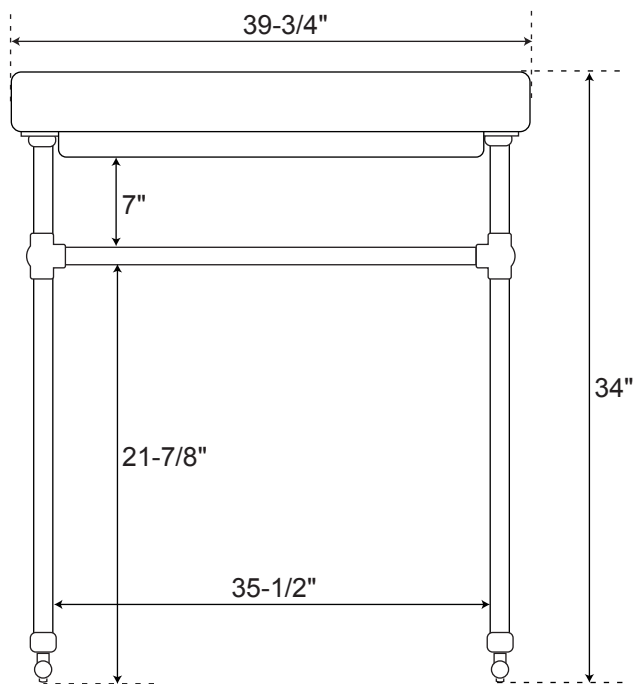

## SPECIFICATIONS

Overall Dimensions	39-3/4" L x 19-1/4" W (front to back) x 34" H
Basin Dimensions	37-3/4" L x 13-1/4" W (front to back)
Water Depth to Rim	4"
Water Depth to Overflow	1-3/4"
Drain Hole	1-1/2"
Rim Thickness	1"
Faucet Deck	39" x 4-3/4"
Faucet Configurations	Single Hole
Mounting Centers	11"
Rough-in	21-1/2"

**Stoddert**  
Console Sink

*All measurements are approximate.*

Top

Front

Side