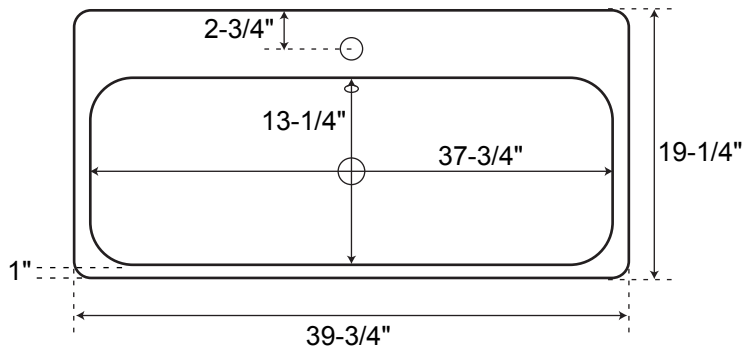

## SPECIFICATIONS

Overall Dimensions	39-3/4" L x 19-1/4" W (front to back) x 34" H
Basin Dimensions	37-3/4" L x 13-1/4" W (front to back)
Water Depth to Rim	4"
Water Depth to Overflow	1-3/4"
Drain Hole	1-1/2"
Rim Thickness	1"
Faucet Deck	39" x 4-3/4"
Faucet Configurations	Single Hole
Mounting Centers	11"
Rough-in	21-1/2"

**Stoddert**  
Console Sink

*All measurements are approximate.*

Top

Front

Side