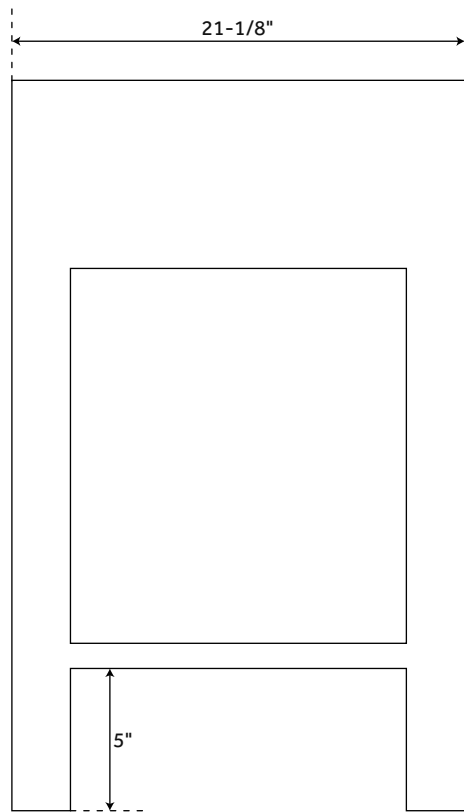

24" VERLYN

VESSEL SINK CONSOLE VANITY

SKU: 424397

FEATURES

Material: Wood
Installation Type: Freestanding
Number of Basins: 1
Number of Drawers: 1
Features: Matching Mirror
Width: 24"
Depth: 21-1/8"
Height: 31-1/4"
Assembly Required: No
Built-In Adjusters: Yes
Dovetail Drawers: Yes
Hardware Finish: Antique Pewter
Faucet Included: No
Sink Included: No
Vanity Top Included: Optional
Vanity Top Depth: 21-1/8"
Vanity Top Width: 24"
Mirror Included: Optional