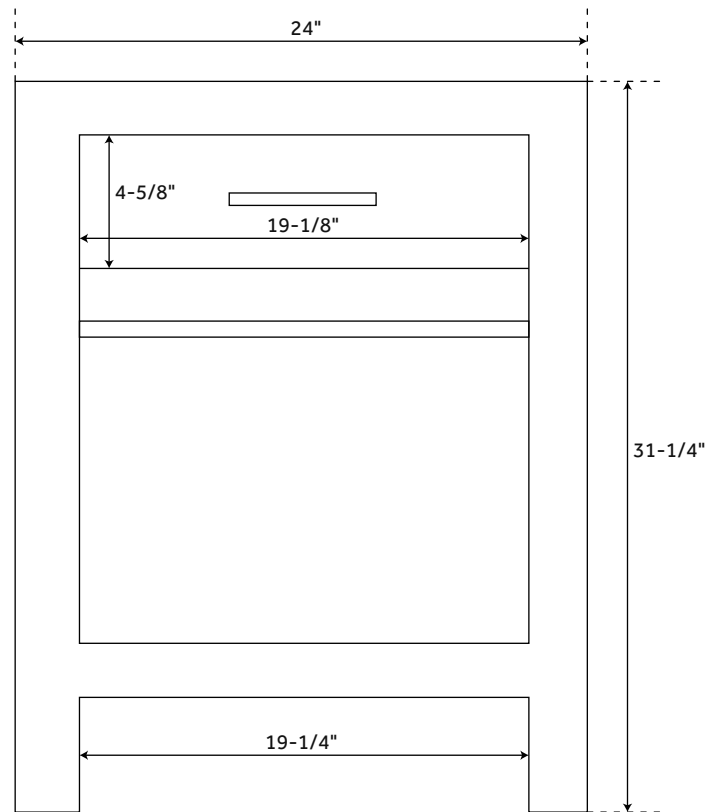

24" VERLYN

VESSEL SINK CONSOLE VANITY

SKU: 424397

FEATURES

Material: Wood
Installation Type: Freestanding
Number of Basins: 1
Number of Drawers: 1
Features: Matching Mirror
Width: 24"
Depth: 21-1/8"
Height: 31-1/4"
Assembly Required: No
Built-In Adjusters: Yes
Dovetail Drawers: Yes
Hardware Finish: Antique Pewter
Faucet Included: No
Sink Included: No
Vanity Top Included: Optional
Vanity Top Depth: 21-1/8"
Vanity Top Width: 24"
Mirror Included: Optional