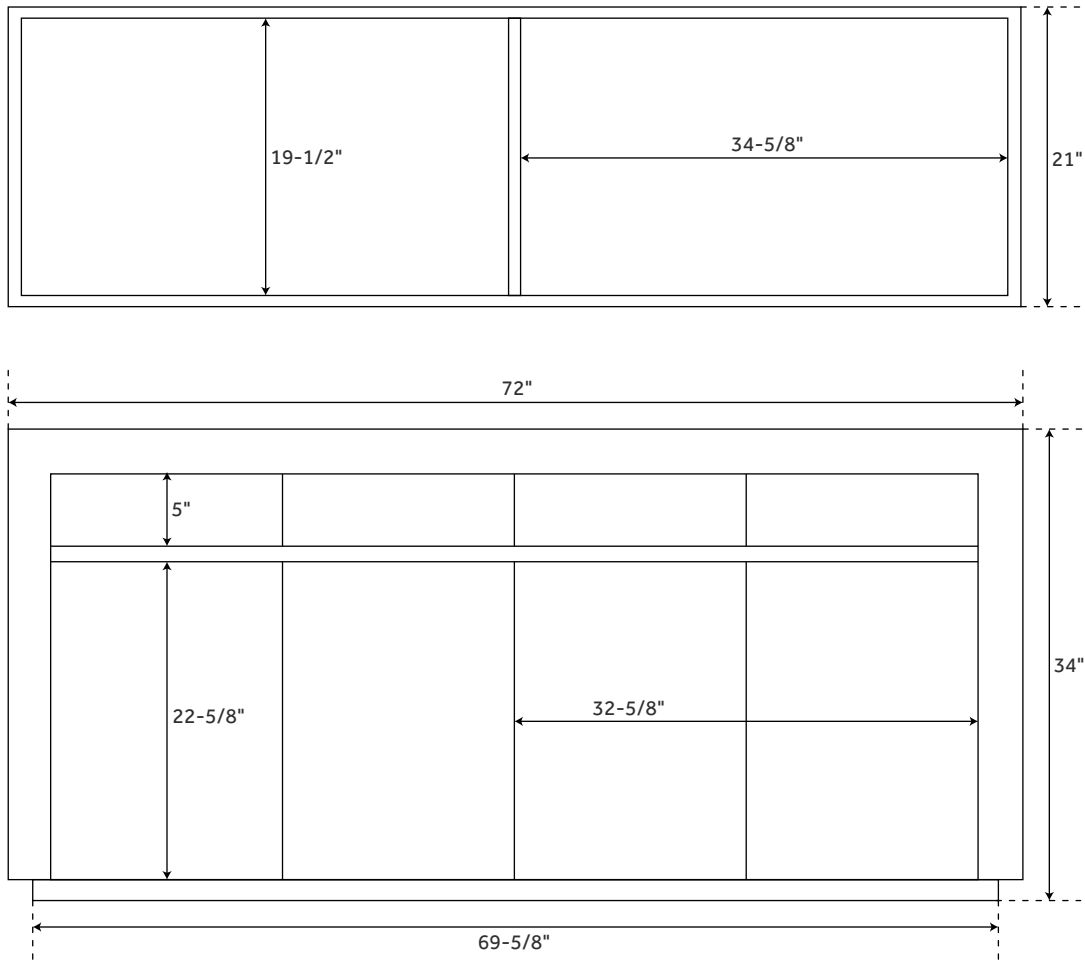

72" BASTIAN

TEAK DOUBLE VANITY

SKU: 422692, 422694

FEATURES

Material: Teak
Installation Type: Freestanding
Number of Basins: 2
Number of Doors: 4
Features: Matching Mirror,
Soft-Close Hinges
Width: 72"
Depth: 21"
Height: 34"
Assembly Required: No
Built-In Adjusters: Yes
Faucet Included: No
Vanity Top Included: Optional
Vanity Top Depth: 22"
Vanity Top Width: 73"
Mirror Included: Optional