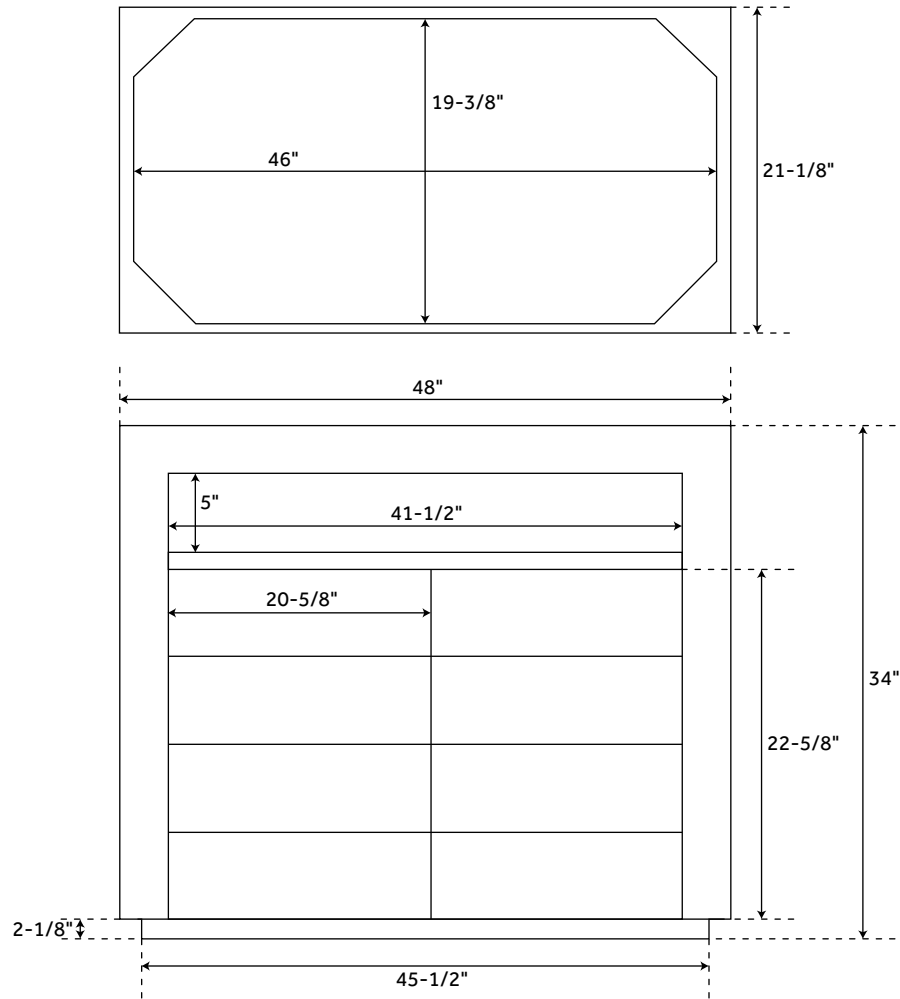

# 48" BASTIAN

## VANITY CABINET

SKU: 421595, 421597

### FEATURES

Material: Teak  
Installation Type: Freestanding  
Number of Basins: 1  
Number of Doors: 2  
Features: Matching Mirror,  
Soft-Close Hinges  
Width: 48"  
Depth: 21-1/8"  
Height: 34"  
Assembly Required: No  
Built-In Adjusters: Yes  
Faucet Included: No  
Vanity Top Included: Optional  
Vanity Top Depth: 22"  
Vanity Top Width: 49"  
Mirror Included: Optional