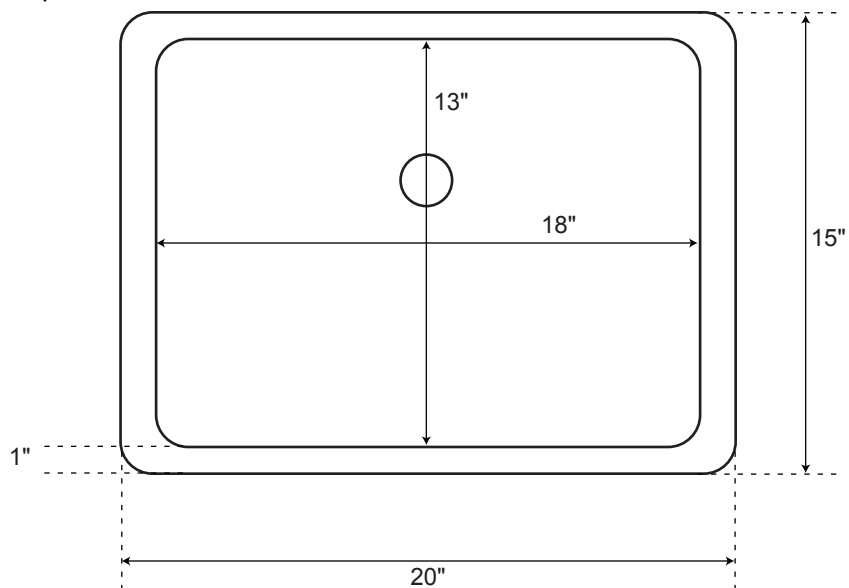

## SPECIFICATIONS

Overall Dimensions	20" L x 15" W (front to back) x 6" H
Basin Dimensions	18" L x 13" W (front to back)
Water Depth	5-1/2" to Rim
Drain Hole	1-1/2"
Rim	1"

**Rectangular**  
Smooth Copper  
Undermount Sink

*All measurements are approximate.*

Top

Front