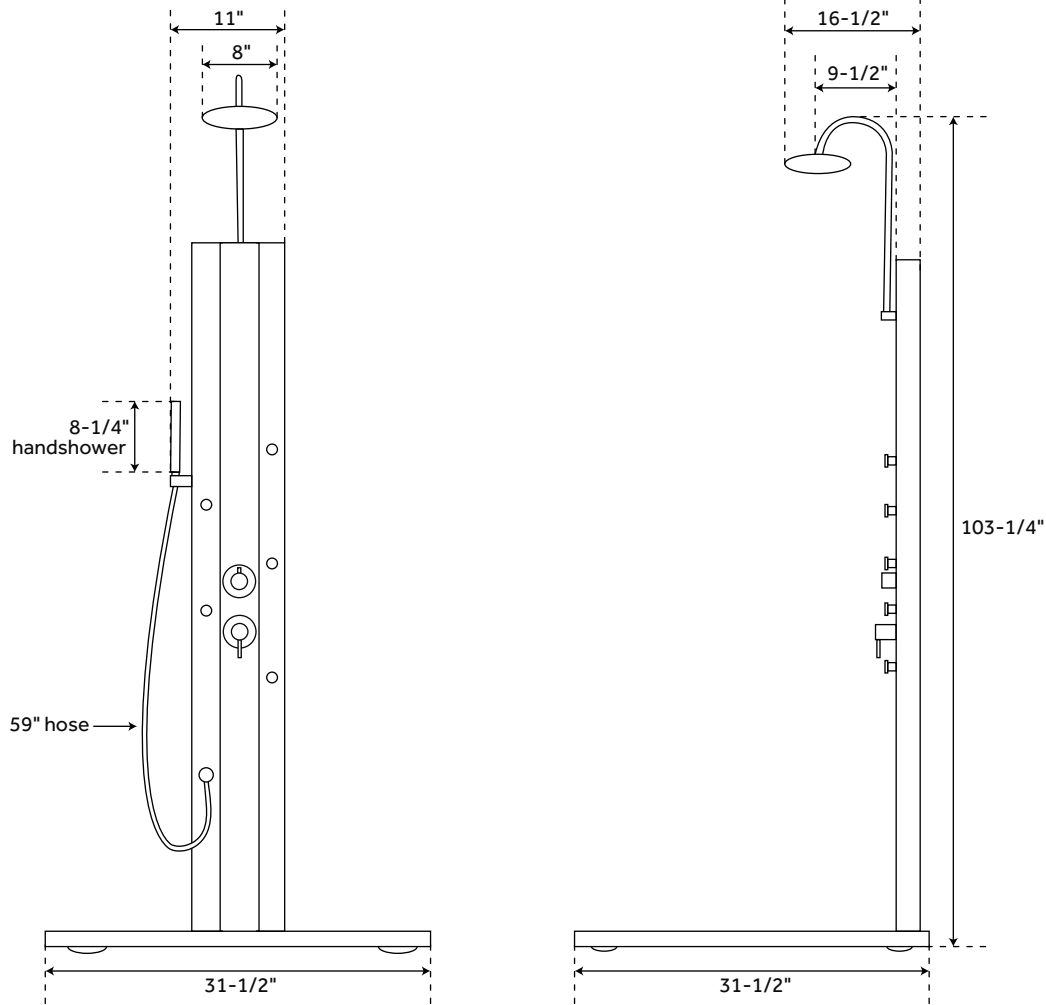

## OUTDOOR BAMBOO SHOWER PANEL AND TRAY

SKU: 417702

### FEATURES

Product Finish: Bamboo  
Material: Bamboo  
Handle Type: Knob  
Length: 11"  
Width: 16-1/2"  
Height: 103-1/4"  
Features: Hand Shower Included,  
Pressure-Balanced  
Body Sprays: Yes  
Number of Body Sprays: 5  
Number of Shower Heads: 1  
Shower Head Diameter: 8"  
Shower Head Spray: Rainfall  
Shower Arm Extension: 9-1/2"  
Hand Shower Length: 8-1/4"  
Hand Shower Hose Length: 59"  
Hand Shower Material: Brass  
Maximum Flow Rate: 2.00 gpm  
(gallons per minute)