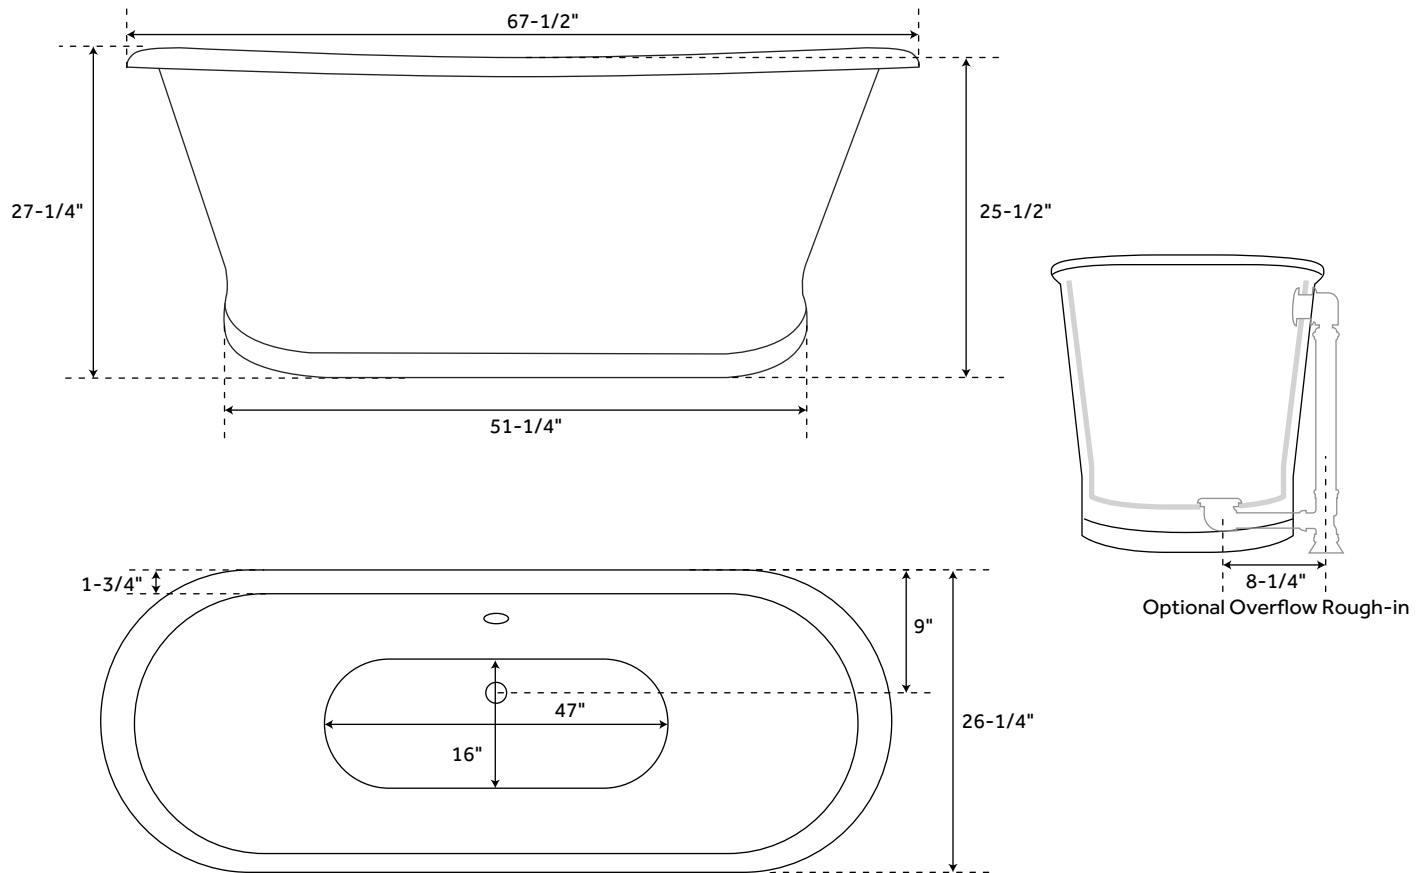

67" KATERYN

BATEAU CAST IRON SKIRTED TUB - DARK GRAY

SKU: 415243

FEATURES

Design: Transitional
Overflow Hole: Yes
Shape: Oval
Length: 67"
Width: 26-1/2"
Height: 27-1/4"
Tub Interior Length: 47"
Tub Interior Width: 16"
Water Depth To Overflow: 13-3/4"
Exterior Treatment: Hand-Smoothed Painted
Interior Treatment: White Porcelain Enamel
Tap Deck: No
Drain Placement: Offset
Faucet Included: No
Faucet Drillings: Roll Top - No Drillings
Water Capacity (Gallons): 30
Tub Weight Uncrated (lbs): 462
Tub Weight Crated (lbs): 572