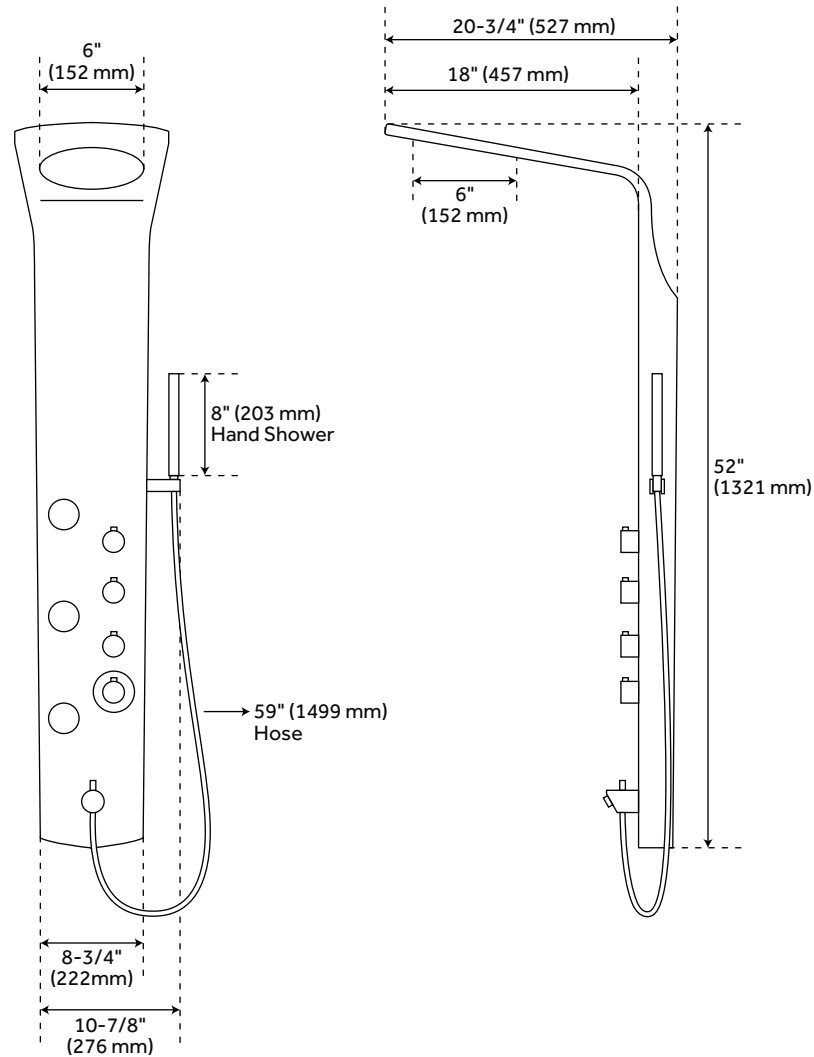

CERBERA

SHOWER PANEL WITH HAND SHOWER - WHITE

SKU: 414970

FEATURES

Product Finish: White
Material: Aluminum
Handle Type: Knob
Length: 10-7/8"
Width: 20-3/4"
Height: 52"
Features: Hand Shower Included,
Pressure-Balanced
Assembly Required: No
Installation Type: Wall Mount
Mounting Hardware Included: Yes
Body Sprays: Yes
Number of Body Sprays: 3
Number of Shower Heads: 1
Shower Head Diameter: 6"
Hand Shower Length: 8"
Hand Shower Hose Length: 59"
Hand Shower Material: Brass

SIGNATURE HARDWARE LIFETIME WARRANTY

See website for warranty information

All product dimensions are nominal.

REVISED 05/07/2019