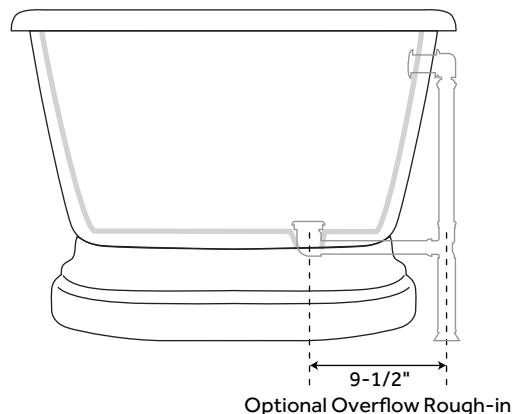

# 66" HENLEY

## CAST IRON DOUBLE-ENDED PEDESTAL TUB

SKU: 414691, 414692, 414693

### FEATURES

- Overflow Hole: Yes
- Shape: Oval
- Material: Cast Iron
- Length: 66"
- Width: 30"
- Height: 24-3/4"
- Tub Interior Length: 45"
- Tub Interior Width: 15-1/2"
- Water Depth To Overflow: 14"
- Exterior Treatment: Hand-Smoothed Painted
- Interior Treatment: White Porcelain Enamel
- Tap Deck: Yes
- Drain Included: No
- Drain Placement: Offset
- Faucet Included: No
- Faucet Drillings: Tap Deck - 7" Rim Holes
- Water Capacity (Gallons): 41
- Tub Weight Uncrated (lbs): 427
- Tub Weight Crated (lbs): 537