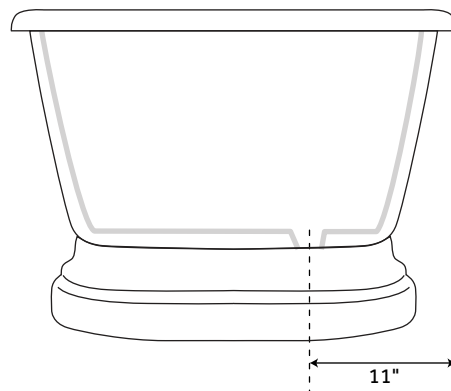

# 66" HENLEY

## CAST IRON DOUBLE-ENDED PEDESTAL TUB

SKU: 414691, 414692, 414693

### FEATURES

- Overflow Hole: Yes
- Shape: Oval
- Material: Cast Iron
- Length: 66"
- Width: 30"
- Height: 24-3/4"
- Tub Interior Length: 45"
- Tub Interior Width: 15-1/2"
- Water Depth To Overflow: 14"
- Exterior Treatment: Hand-Smoothed Painted
- Interior Treatment: White Porcelain Enamel
- Tap Deck: Yes
- Drain Included: No
- Drain Placement: Offset
- Faucet Included: No
- Faucet Drillings: Tap Deck - 7" Rim Holes
- Water Capacity (Gallons): 41
- Tub Weight Uncrated (lbs): 427
- Tub Weight Crated (lbs): 537