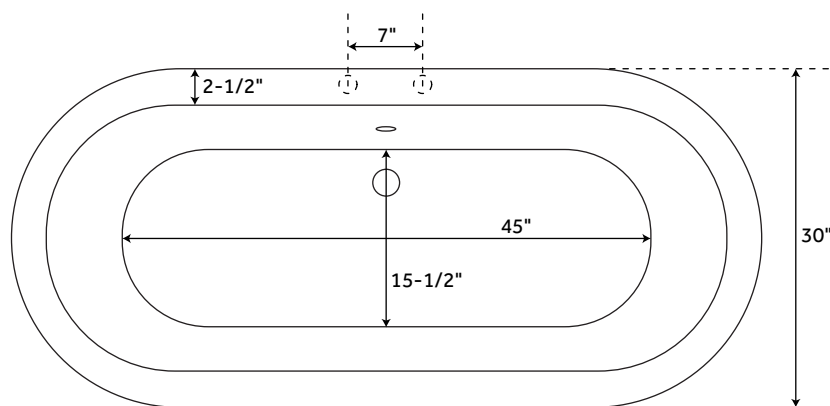

# 66" HENLEY

## CAST IRON DOUBLE-ENDED PEDESTAL TUB

SKU: 414691, 414692, 414693

### FEATURES

- Overflow Hole: Yes
- Shape: Oval
- Material: Cast Iron
- Length: 66"
- Width: 30"
- Height: 24-3/4"
- Tub Interior Length: 45"
- Tub Interior Width: 15-1/2"
- Water Depth To Overflow: 14"
- Exterior Treatment: Hand-Smoothed Painted
- Interior Treatment: White Porcelain Enamel
- Tap Deck: Yes
- Drain Included: No
- Drain Placement: Offset
- Faucet Included: No
- Faucet Drillings: Tap Deck - 7" Rim Holes
- Water Capacity (Gallons): 41
- Tub Weight Uncrated (lbs): 427
- Tub Weight Crated (lbs): 537