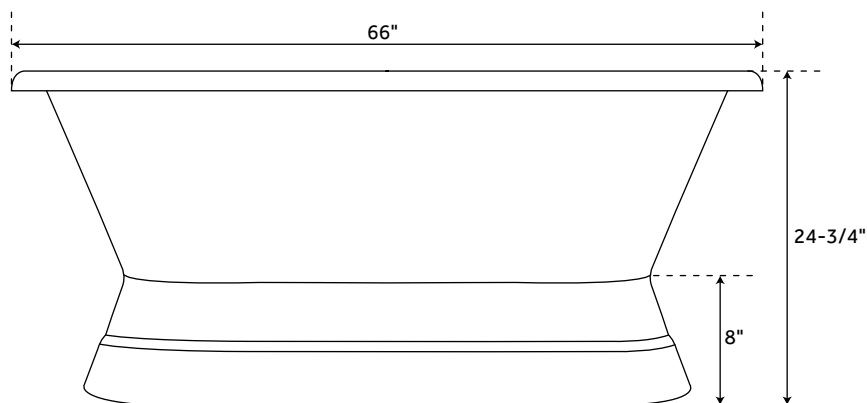

# 66" HENLEY

## CAST IRON DOUBLE-ENDED PEDESTAL TUB

SKU: 414691, 414692, 414693

### FEATURES

- Overflow Hole: Yes
- Shape: Oval
- Material: Cast Iron
- Length: 66"
- Width: 30"
- Height: 24-3/4"
- Tub Interior Length: 45"
- Tub Interior Width: 15-1/2"
- Water Depth To Overflow: 14"
- Exterior Treatment: Hand-Smoothed Painted
- Interior Treatment: White Porcelain Enamel
- Tap Deck: Yes
- Drain Included: No
- Drain Placement: Offset
- Faucet Included: No
- Faucet Drillings: Tap Deck - 7" Rim Holes
- Water Capacity (Gallons): 41
- Tub Weight Uncrated (lbs): 427
- Tub Weight Crated (lbs): 537