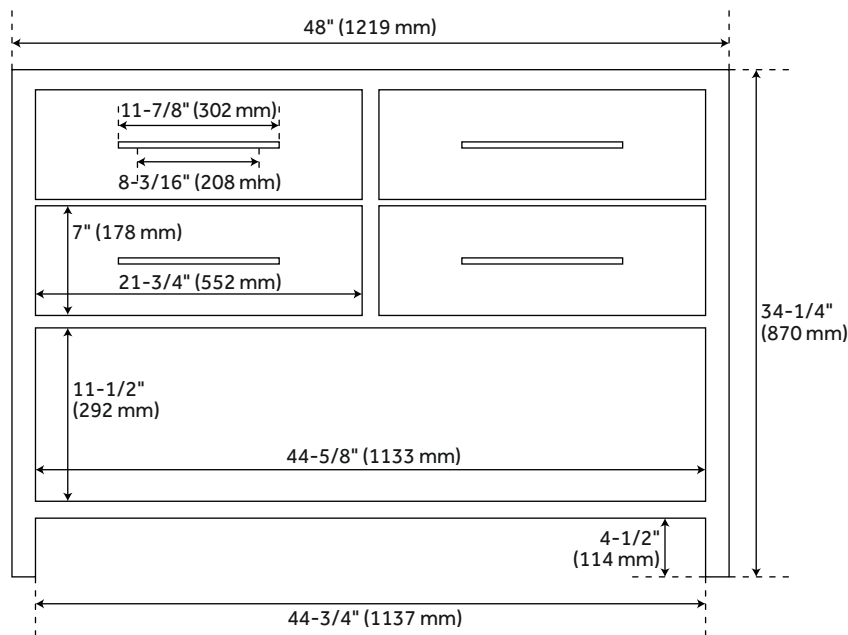

## CONTENTS

48" VANITY ..... PAGE 2

REVISED 06/08/2021

# 48" ROBERTSON

### FEATURES

- Width: 48"
- Depth: 21"
- Height: 34-1/4"
- Optional Vanity Top Depth: 22"
- Optional Vanity Top Width: 49"