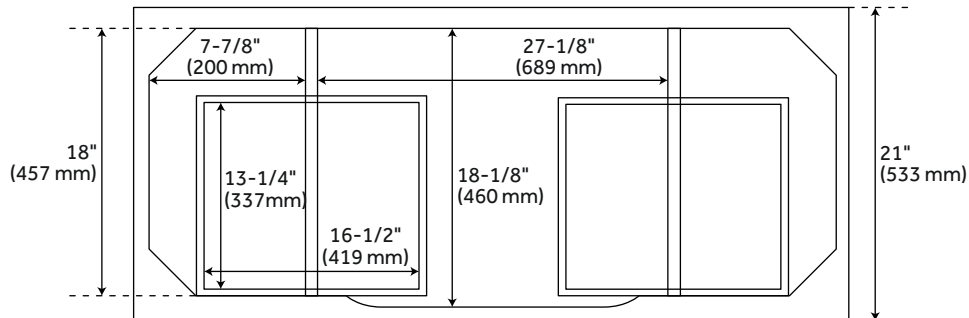

## CONTENTS

48" VANITY ..... PAGE 2

REVISED 06/08/2021

# 48" ROBERTSON

### FEATURES

- Width: 48"
- Depth: 21"
- Height: 34-1/4"
- Optional Vanity Top Depth: 22"
- Optional Vanity Top Width: 49"