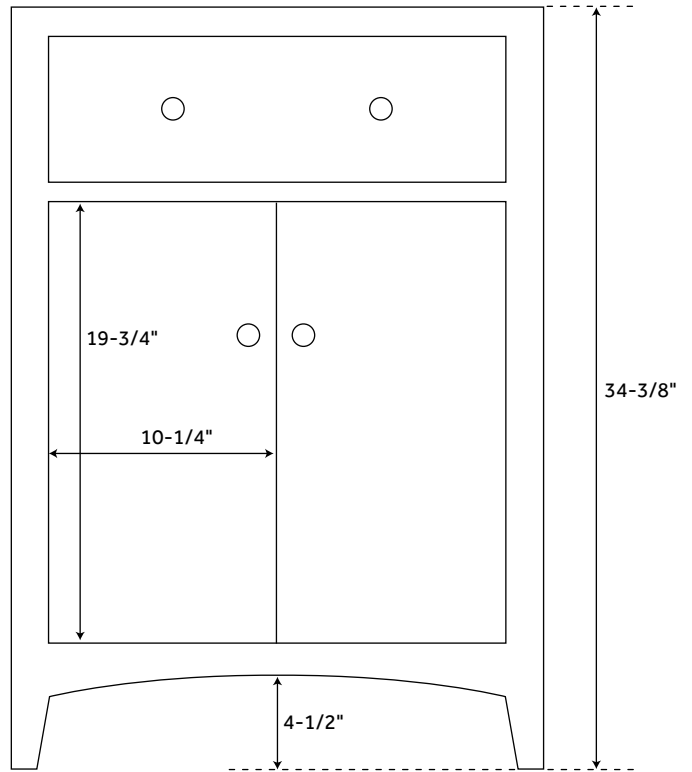

# 24" HALIFAX

## VANITY CABINET

SKU: 414516

### FEATURES

Product Material: Wood  
Number of Doors: 2  
Width: 24"  
Depth: 21"  
Height: 34-3/8"  
Dovetail Drawers: Yes  
Hardware Finish: Antique Brass