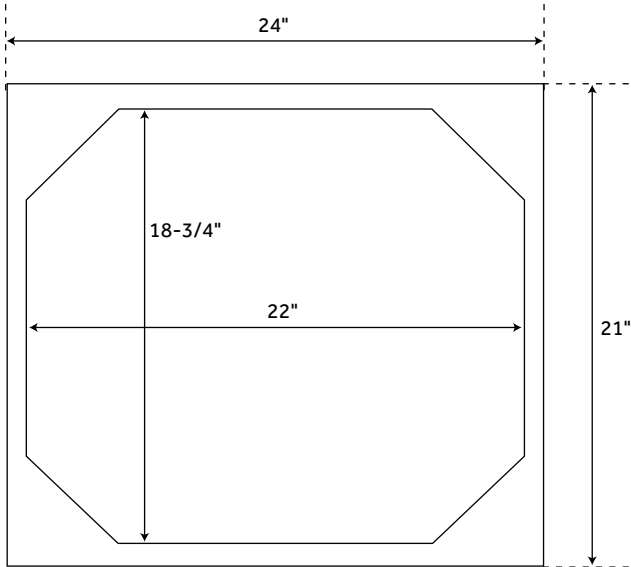

# 24" HALIFAX

### FEATURES

Product Material: Wood  
Number of Doors: 2  
Width: 24"  
Depth: 21"  
Height: 34-3/8"  
Dovetail Drawers: Yes  
Hardware Finish: Antique Brass