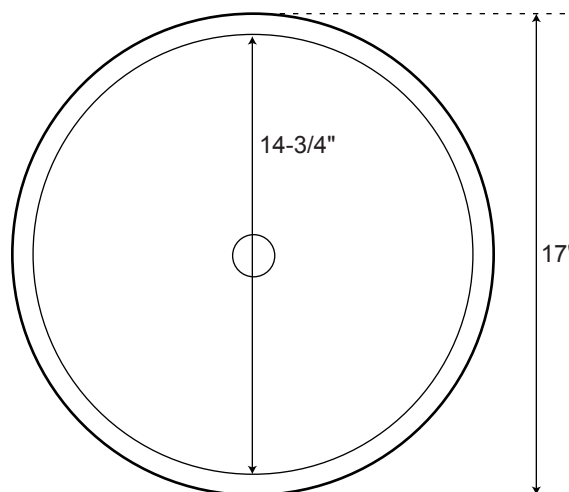

SPECIFICATIONS

Overall Dimensions	17" Diameter x 6-5/8" H
Interior Dimensions	14-3/4" Diameter
Water Depth	6-1/4" to Rim
Drain Hole	1-1/2" Diameter
Faucet Deck	N/A
Faucet Configurations	None

Semi-Recessed

Copper Sink - Smooth
Antique Copper Patina

All measurements are approximate.

Top

Front