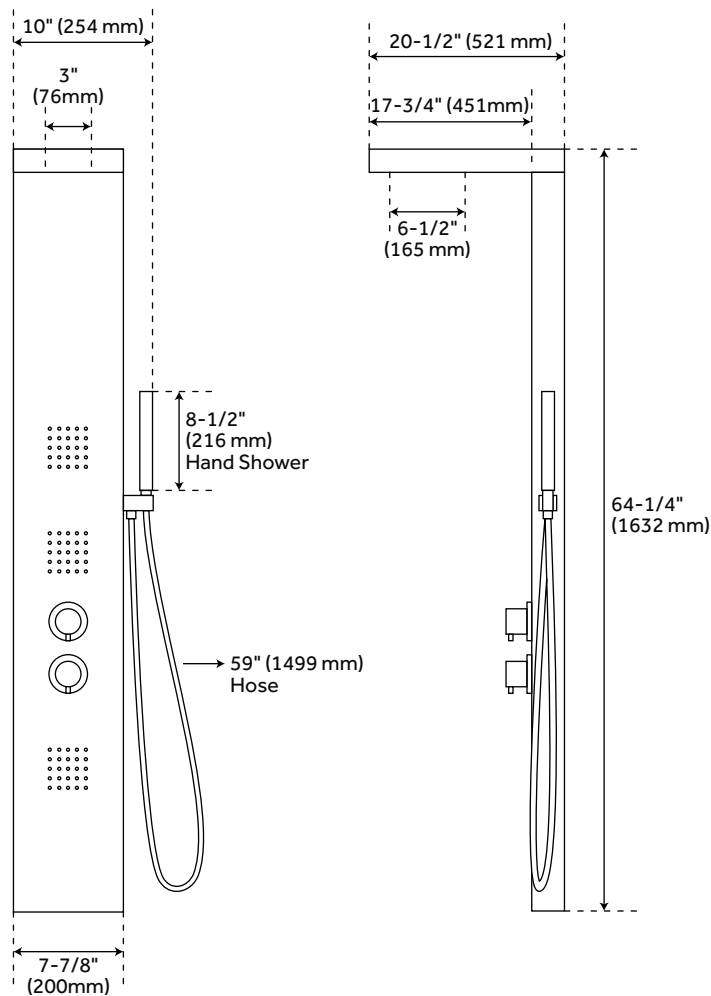

KLETTE

THERMOSTATIC STAINLESS STEEL SHOWER PANEL WITH HAND SHOWER

SKU: 413245

FEATURES

Product Finish: Brushed Stainless Steel
Material: Stainless Steel
Handle Type: Knob
Length: 10"
Width: 20-1/2"
Height: 64-1/4"
Assembly Required: Yes
Installation Type: Wall Mount
Mounting Hardware Included: Yes
Number of Body Sprays: 3
Shower Head Length: 3"
Shower Head Width: 6-1/2"
Shower Arm Extension: 17-3/4"
Shower Head Swivel: No
Hand Shower Length: 8-1/2"
Hand Shower Hose Length: 59"
Hand Shower Material: Brass