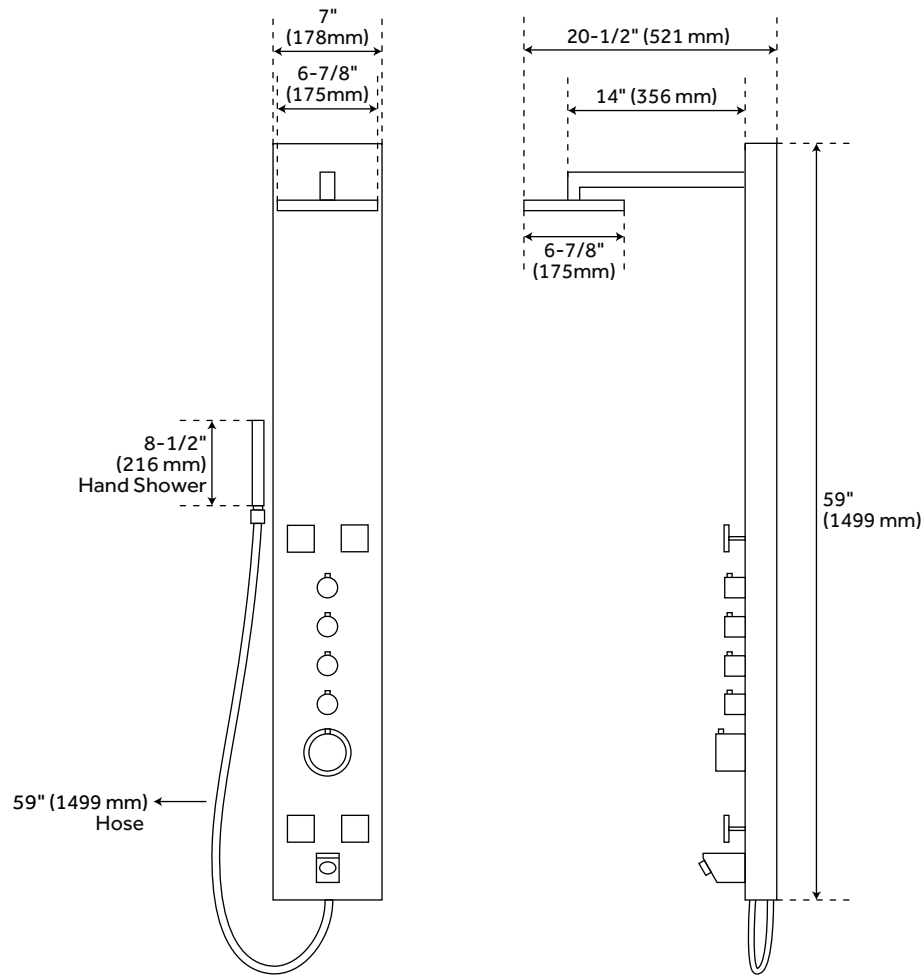

SHELTON

THERMOSTATIC STAINLESS STEEL TUB AND SHOWER PANEL WITH HAND SHOWER

SKU: 413241

FEATURES

Product Finish: Brushed Stainless Steel
Material: Stainless Steel
Length: 7"
Width: 20-1/2"
Height: 59"
Assembly Required: Yes
Installation Type: Wall Mount
Mounting Hardware Included: Yes
Body Sprays: Yes
Number of Body Sprays: 4
Shower Head Length: 6-7/8"
Shower Head Width: 6-7/8"
Shower Arm Extension: 14"
Shower Head Swivel: Yes
Tub Filler Spout Reach: 2"
Hand Shower Length: 8-1/2"
Hand Shower Hose Length: 59"
Hand Shower Material: Brass