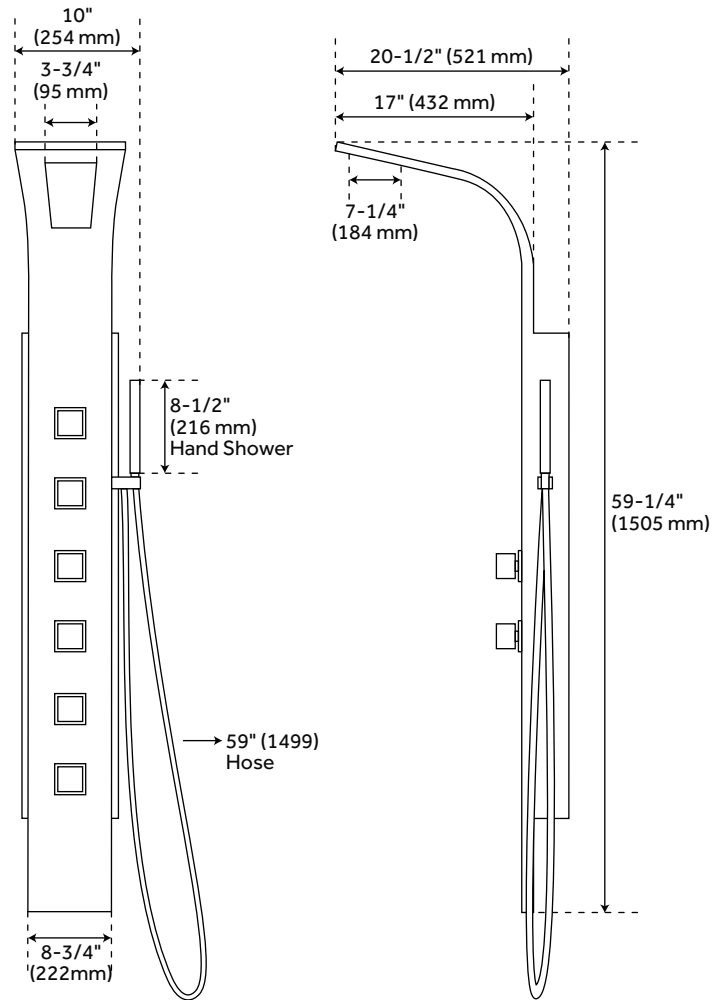

## THERMOSTATIC BAMBOO SHOWER PANEL WITH HAND SHOWER

SKU: 413238

### FEATURES

Product Finish: Bamboo  
Material: Bamboo  
Handle Type: Knob  
Length: 10"  
Width: 20-1/2"  
Height: 59-1/4"  
Assembly Required: No  
Installation Type: Wall Mount  
Mounting Hardware Included: Yes  
Body Sprays: Yes  
Number of Body Sprays: 4  
Shower Head Length: 7-1/4"  
Shower Head Width: 3-3/4"  
Shower Arm Extension: 17"  
Shower Head Swivel: No  
Hand Shower Length: 8-1/2"  
Hand Shower Hose Length: 59"  
Hand Shower Material: Brass