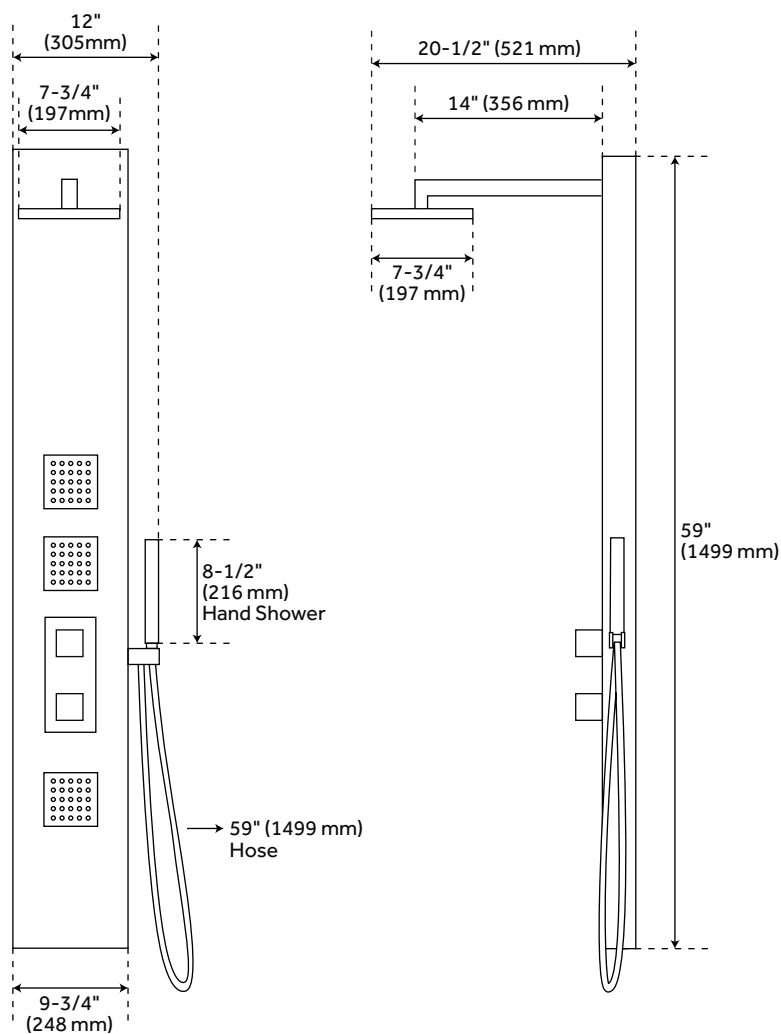

MUZZILLO

THERMOSTATIC BAMBOO SHOWER PANEL WITH HAND SHOWER

SKU: 413237

FEATURES

Product Finish: Bamboo
Material: Bamboo
Length: 12"
Width: 20-1/2"
Height: 59"
Assembly Required: Yes
Installation Type: Wall Mount
Mounting Hardware Included: Yes
Body Sprays: Yes
Number of Body Sprays: 3
Shower Head Length: 7-3/4"
Shower Head Width: 7-3/4"
Shower Arm Extension: 14"
Shower Head Swivel: Yes
Hand Shower Length: 8-1/2"
Hand Shower Hose Length: 59"
Hand Shower Material: Brass