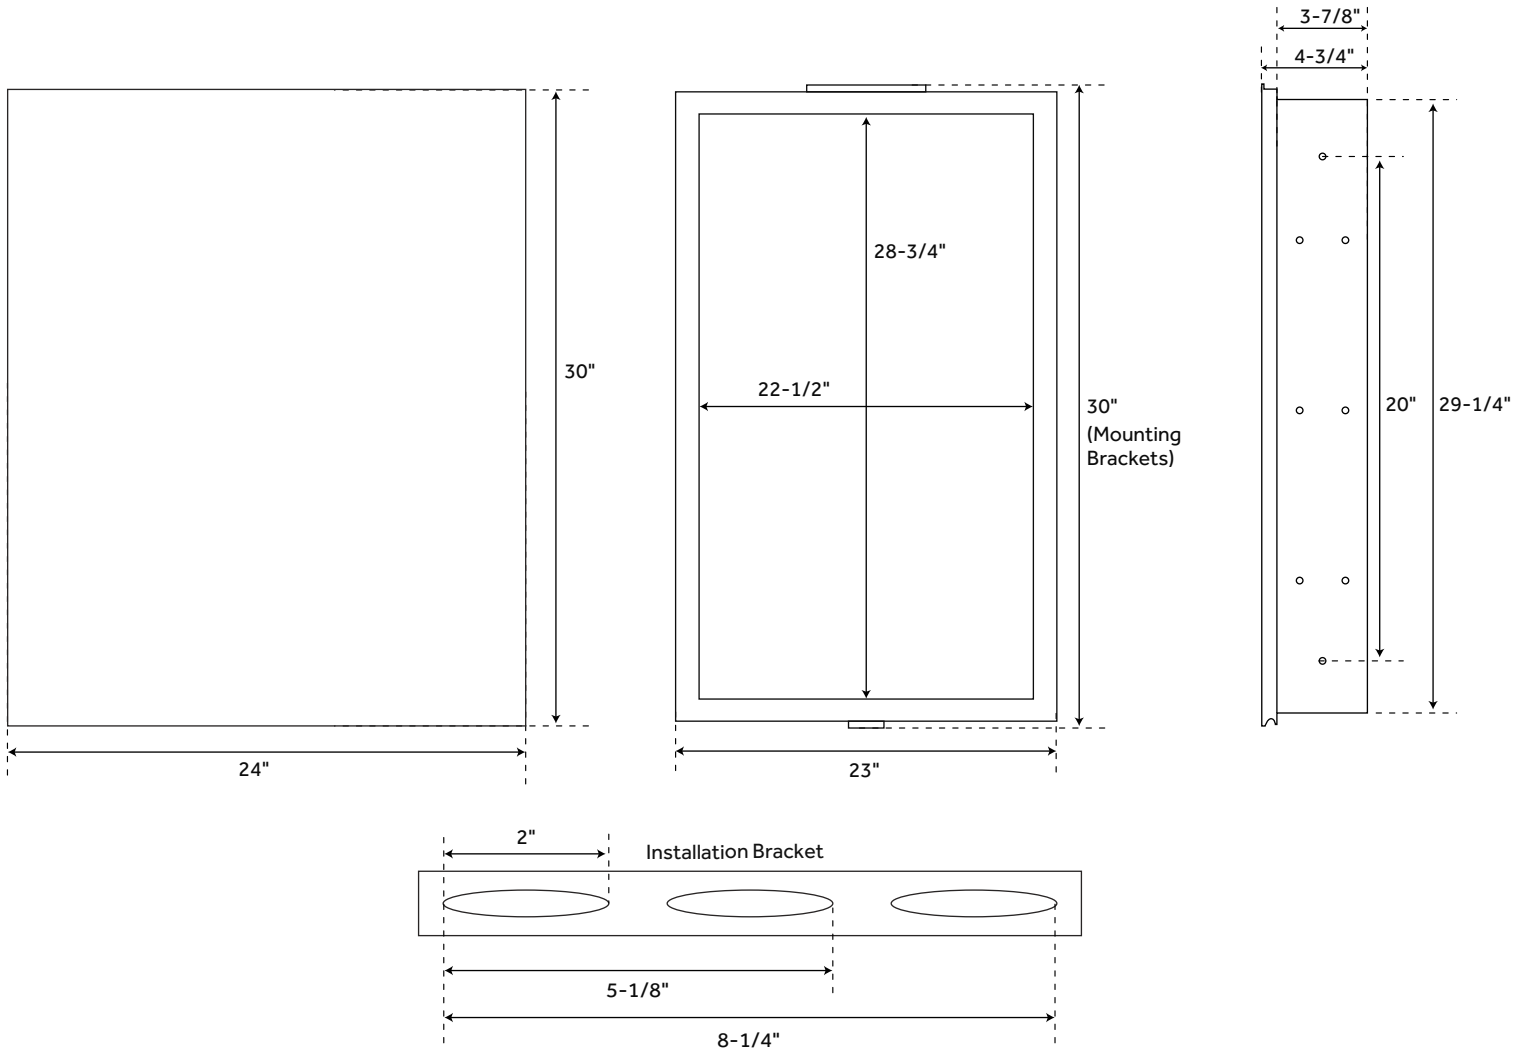

### FEATURES

- Features: Double-sided Mirror, Frameless, Mirrored
- Material: Aluminum
- Design: Traditional
- Mirror Shape: Rectangle
- Number of Doors: 1
- Width: 24"
- Height: 30"
- Depth: 4-3/4"
- Mounting Hardware Included: Yes
- Assembly Required: Yes
- Mirror Only Width: 24"
- Mirror Only Height: 30"
- Door Opens: Reversible
- Number of Shelves: 3
- Adjustable Shelves: Yes