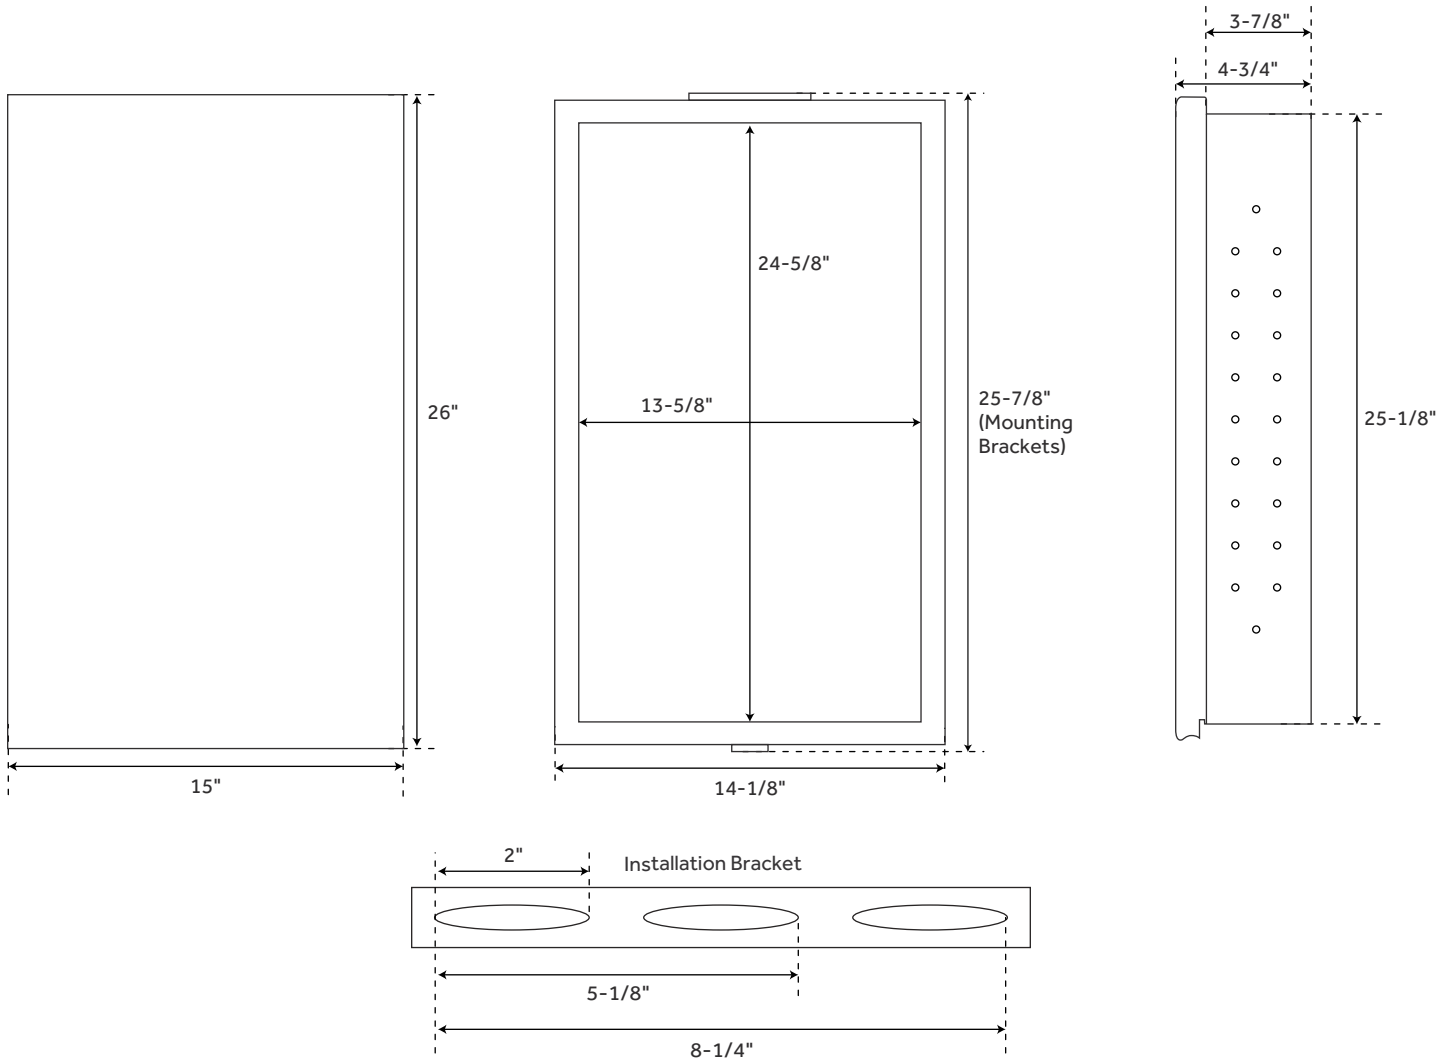

### FEATURES

- Features: Double-sided Mirror, Frameless, Mirrored
- Material: Aluminum
- Design: Traditional
- Mirror Shape: Rectangle
- Number of Doors: 1
- Width: 15"
- Height: 26"
- Depth: 4-3/4"
- Mounting Hardware Included: Yes
- Assembly Required: Yes
- Mirror Only Width: 15"
- Mirror Only Height: 26"
- Door Opens: Reversible
- Number of Shelves: 3
- Adjustable Shelves: Yes