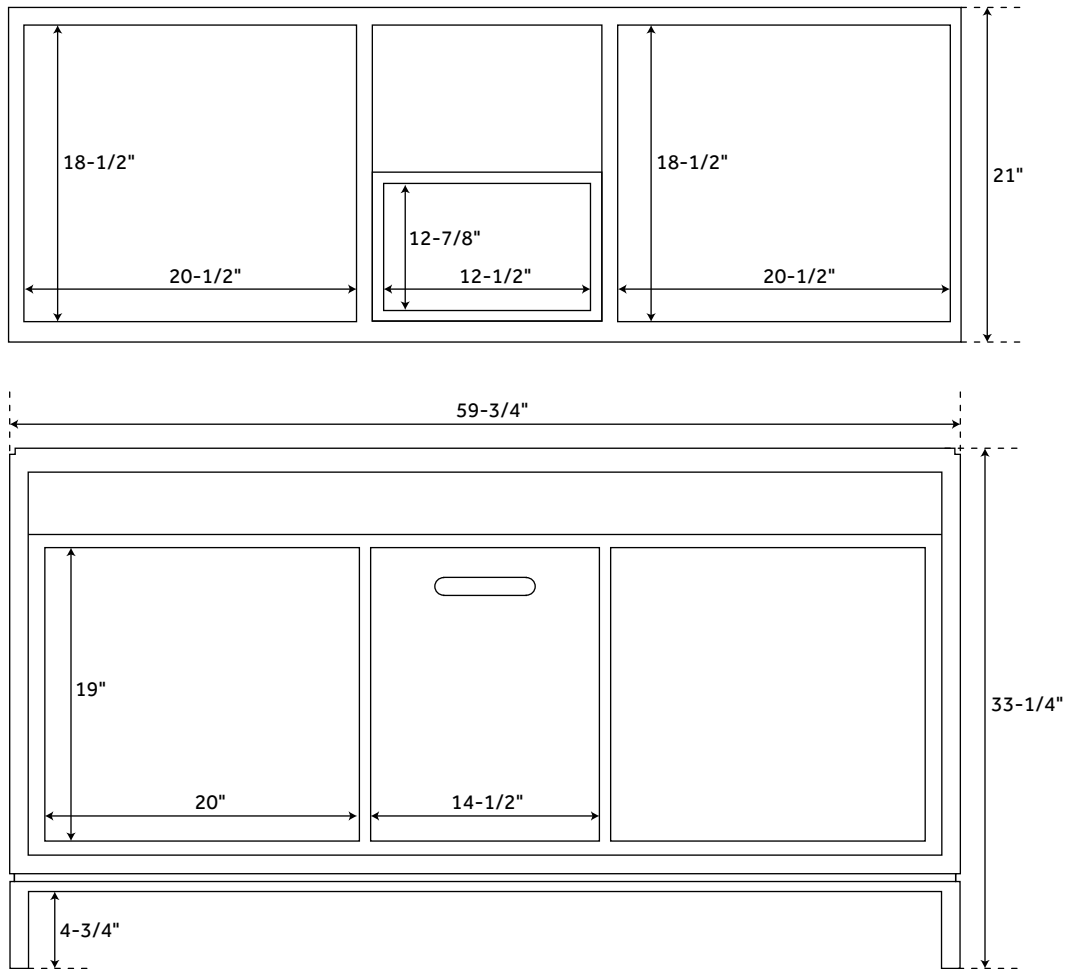

60" BECKER

TEAK DOUBLE VANITY

SKU: 412233, 412234

FEATURES

Material: Teak
Installation Type: Freestanding
Number of Basins: 2
Number of Doors: 4
Number of Drawers: 1
Features: Matching Mirror,
Soft-Close Hinges
Width: 59-3/4"
Depth: 21"
Height: 33-1/4"
Assembly Required: No
Vanity Top Included: Optional
Vanity Top Depth: 22"
Vanity Top Width: 61"
Mirror Included: Optional