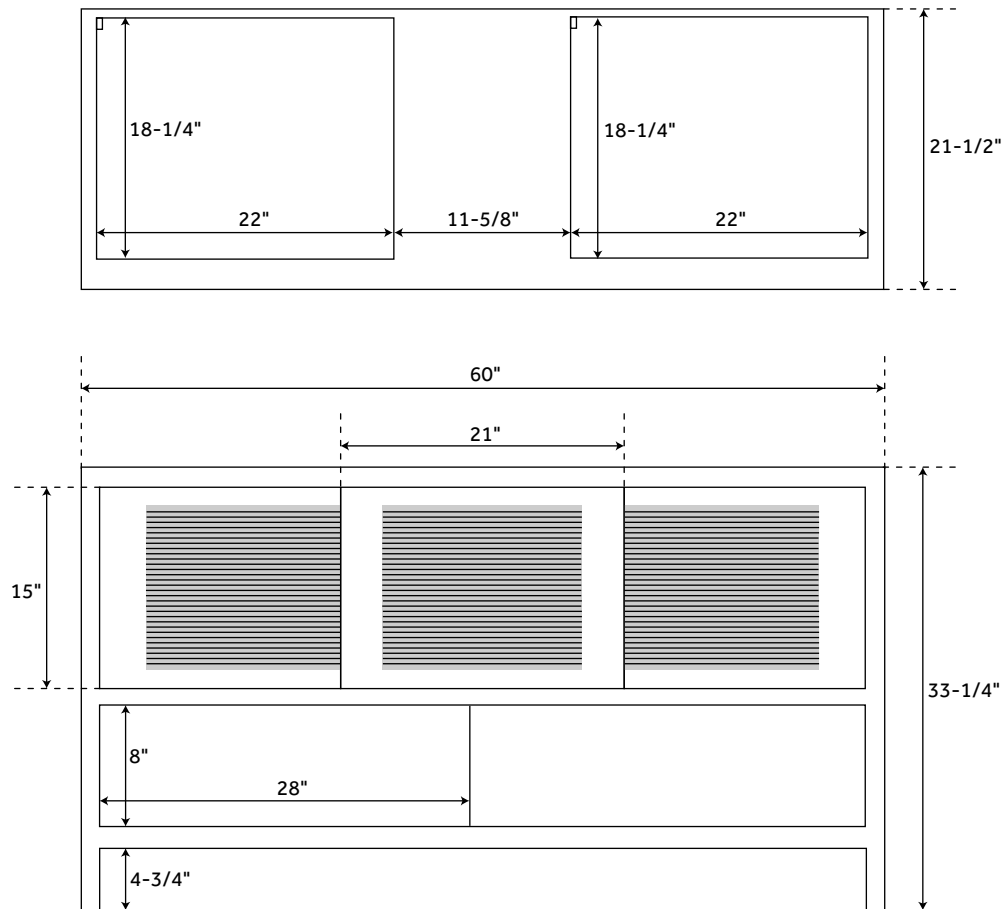

60" HOLLOWAY

TEAK VANITY CABINET

SKU: 412218, 412219

FEATURES

Material: Teak
Installation Type: Freestanding
Number of Basins: 2
Number of Doors: 3
Number of Drawers: 2
Features: Matching Mirror,
Soft-Close Hinges
Width: 60"
Depth: 21"
Height: 33-1/4"
Assembly Required: No
Vanity Top Included: Optional
Vanity Top Depth: 22"
Vanity Top Width: 61"
Mirror Included: Optional