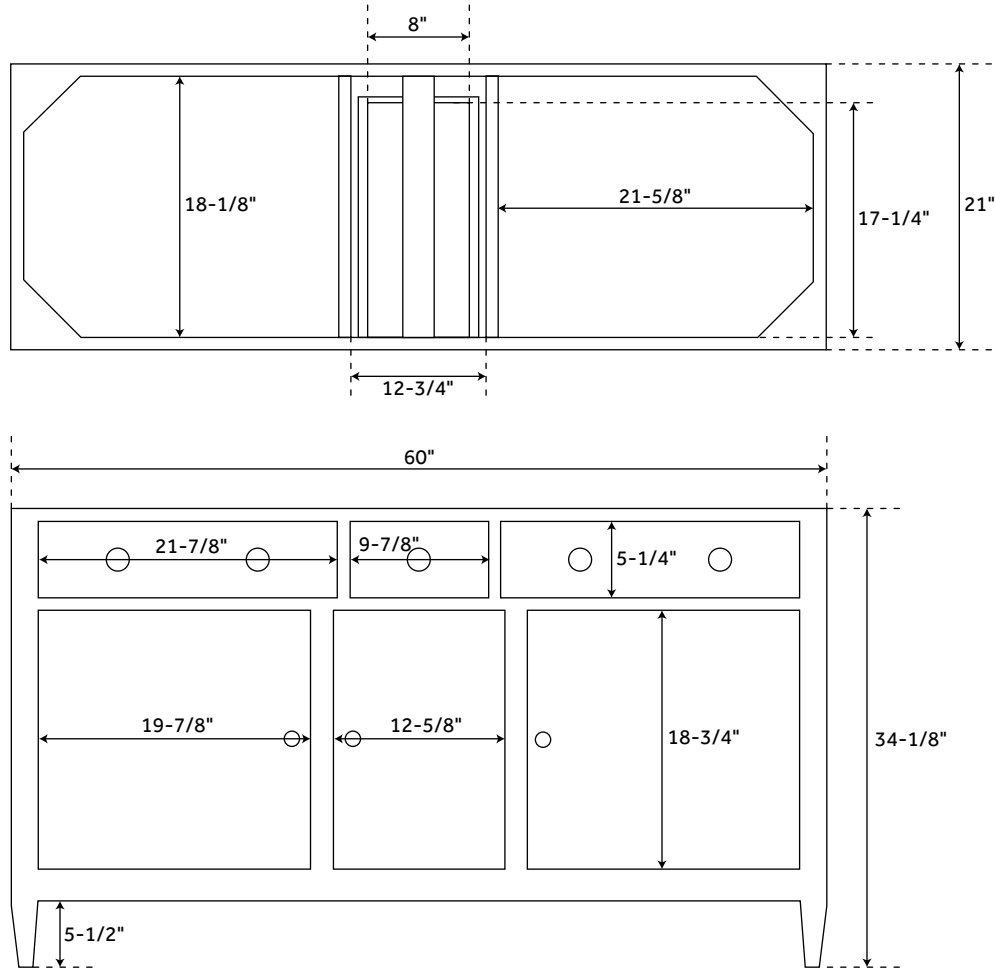

60" HAWKINS

MAHOGANY DOUBLE VANITY

SKU: 407430

FEATURES

Material: Mahogany
Installation Type: Freestanding
Number of Basins: 2
Number of Doors: 3
Number of Drawers: 3
Features: Soft-Close Hinges
Width: 60"
Depth: 21"
Height: 34-1/8"
Assembly Required: No
Dovetail Drawers: Yes
Hardware Finish: Antique Brass
Faucet Included: No
Vanity Top Included: Optional
Vanity Top Depth: 22"
Vanity Top Width: 61"