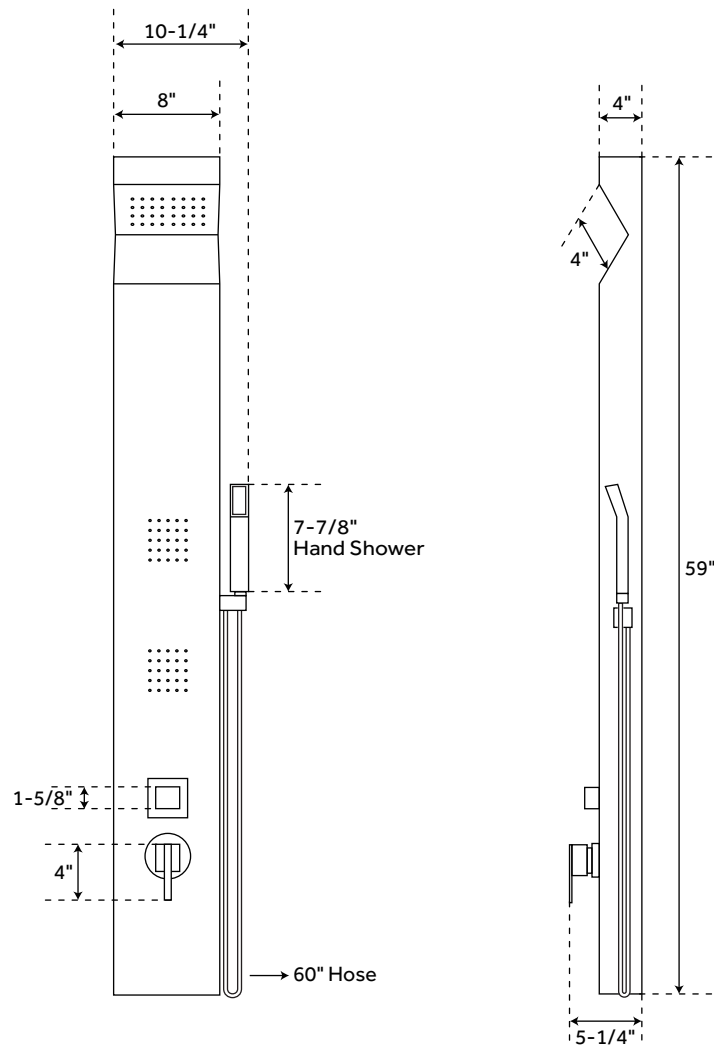

RICHARDSON

TWO-JET OUTDOOR SHOWER PANEL WITH HAND SHOWER

SKU: 400734

FEATURES

Product Finish: White Powder Coat
Material: Aluminum
Handle Type: Lever
Installation Type: Wall Mount
Length: 10-1/4"
Width: 5-1/4"
Height: 59"
Assembly Required: Yes
Number of Body Sprays: 2
Number of Shower Heads: 1
Shower Head Spray: Single Function
Shower Head Swivel: No
Hand Shower Hose Length: 60"
Hand Shower Style: Modern
Hand Shower Material: ABS
Water Connection Included: Yes
Water Supplies Included: Yes
Diverter Included: Yes
Diverter Outlets: 3