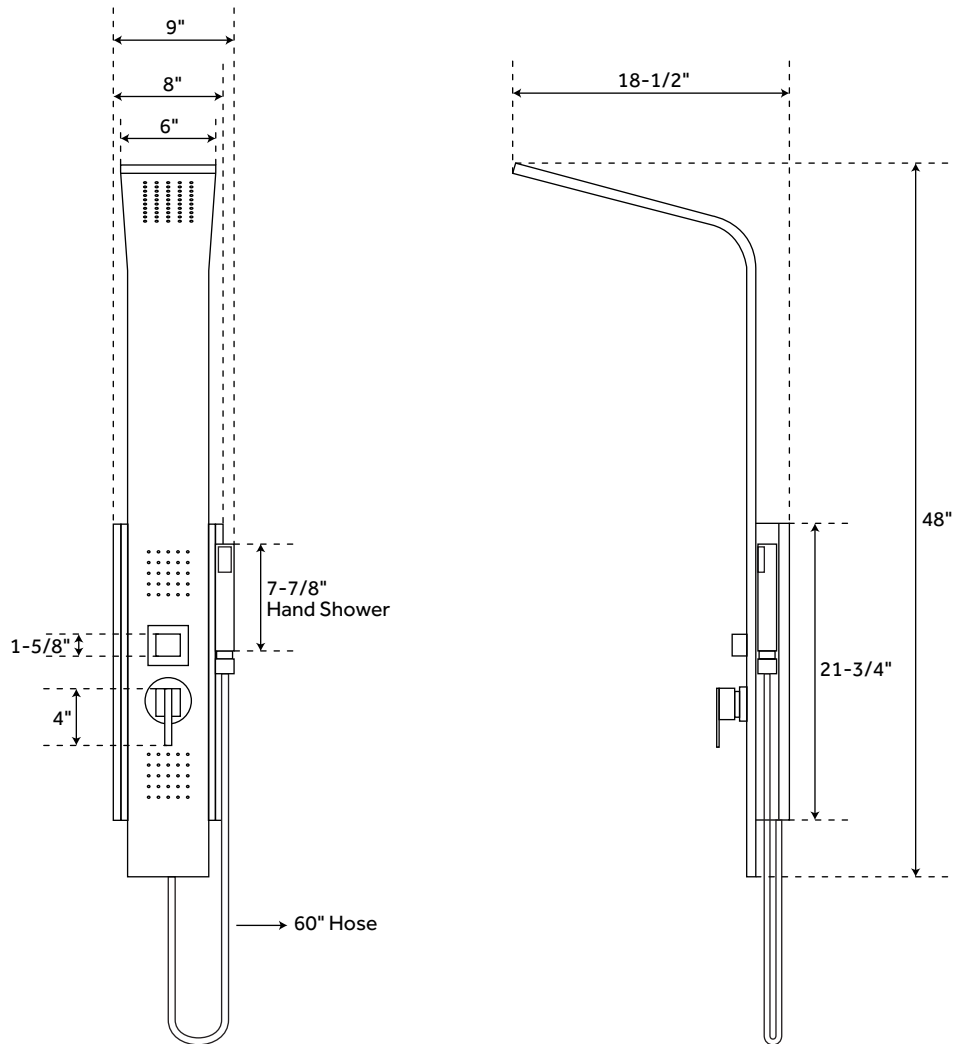

## TWO-JET OUTDOOR SHOWER PANEL WITH HAND SHOWER

SKU: 400732

### FEATURES

Product Finish: White Powder Coat  
Material: Aluminum  
Handle Type: Lever  
Installation Type: Wall Mount  
Length: 9"  
Width: 18-1/2"  
Height: 48"  
Assembly Required: Yes  
Body Sprays: Yes  
Number of Body Sprays: 2  
Number of Shower Heads: 1  
Shower Head Spray: Single Function  
Shower Head Swivel: No  
Hand Shower Hose Length: 60"  
Hand Shower Material: ABS  
Water Connection Included: Yes  
Water Supplies Included: Yes  
Diverter Included: Yes  
Diverter Outlets: 3