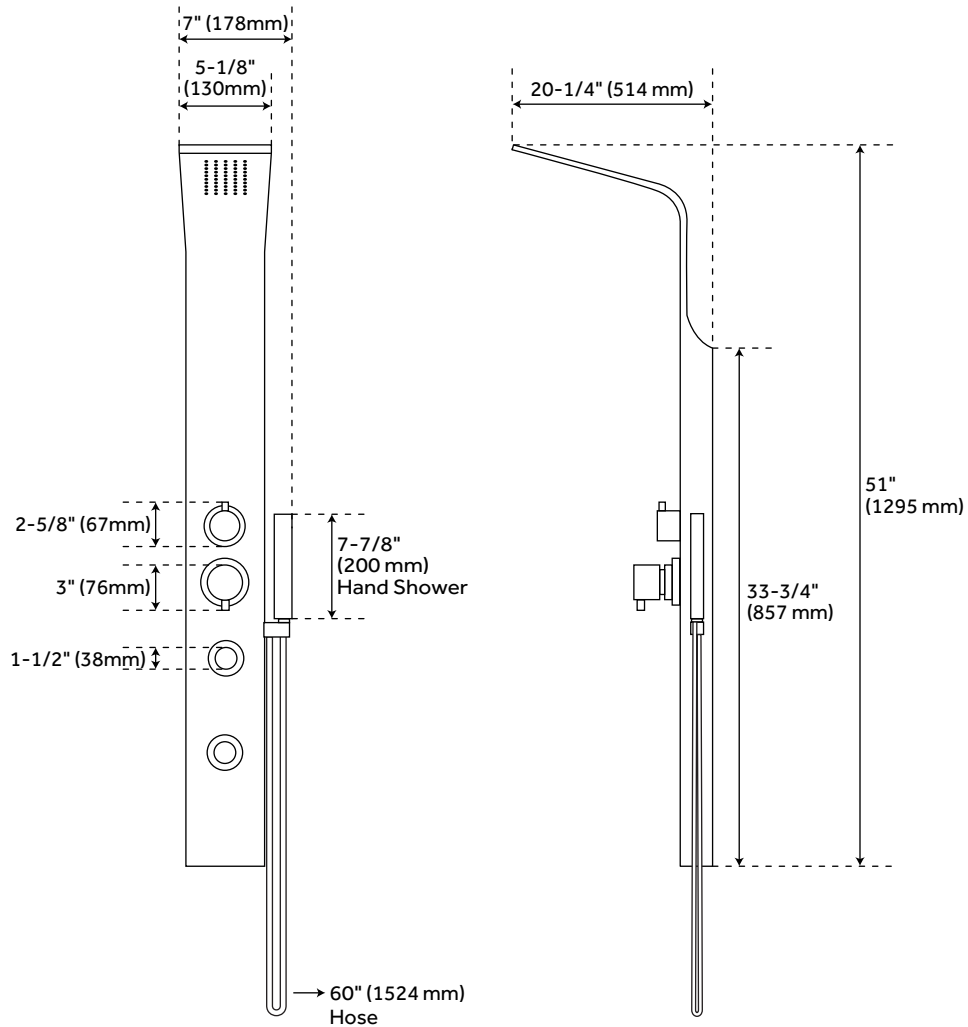

## 2-JET SHOWER PANEL WITH HAND SHOWER

SKU: 400521

### FEATURES

Product Finish: Black Powder Coat  
Material: Aluminum  
Length: 7"  
Width: 20-1/4"  
Height: 51"  
Features: Hand Shower Included  
Assembly Required: Yes  
Body Sprays: Yes  
Number of Body Sprays: 2  
Number of Shower Heads: 1  
Shower Head Spray: Single Function  
Shower Head Swivel: No  
Hand Shower Hose Length: 60"  
Hand Shower Material: ABS  
Water Connection Included: Yes  
Water Supplies Included: Yes  
Diverter Included: Yes  
Diverter Outlets: 3