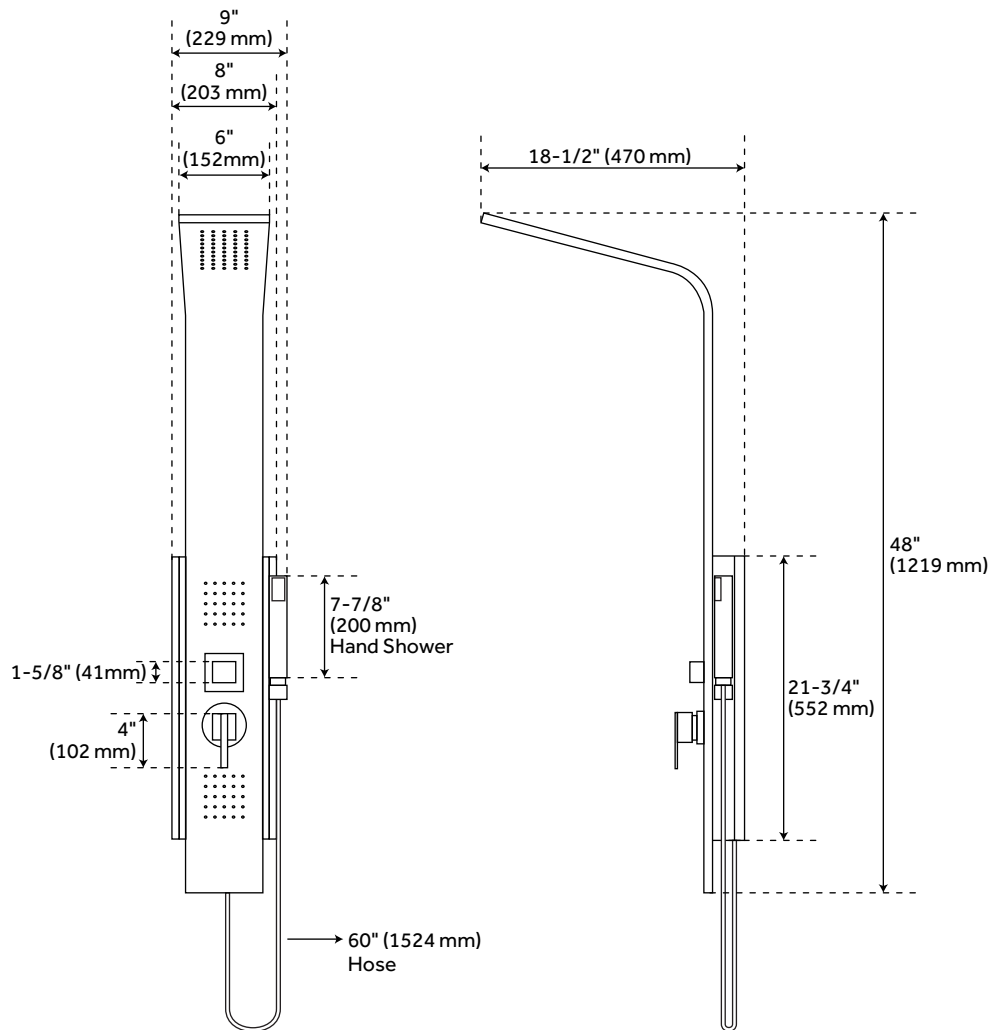

CARROLLTON

TWO-JET SHOWER PANEL WITH HAND SHOWER

SKU: 400509

FEATURES

Product Finish: White Powder Coat
Material: Aluminum
Handle Type: Lever
Length: 9"
Width: 18-1/2"
Height: 48"
Assembly Required: Yes
Number of Body Sprays: 2
Number of Shower Heads: 1
Shower Head Spray: Single Function
Shower Head Swivel: No
Hand Shower Hose Length: 60"
Hand Shower Style: Modern
Hand Shower Material: ABS
Water Connection Included: Yes
Water Supplies Included: Yes
Diverter Included: Yes
Diverter Outlets: 3