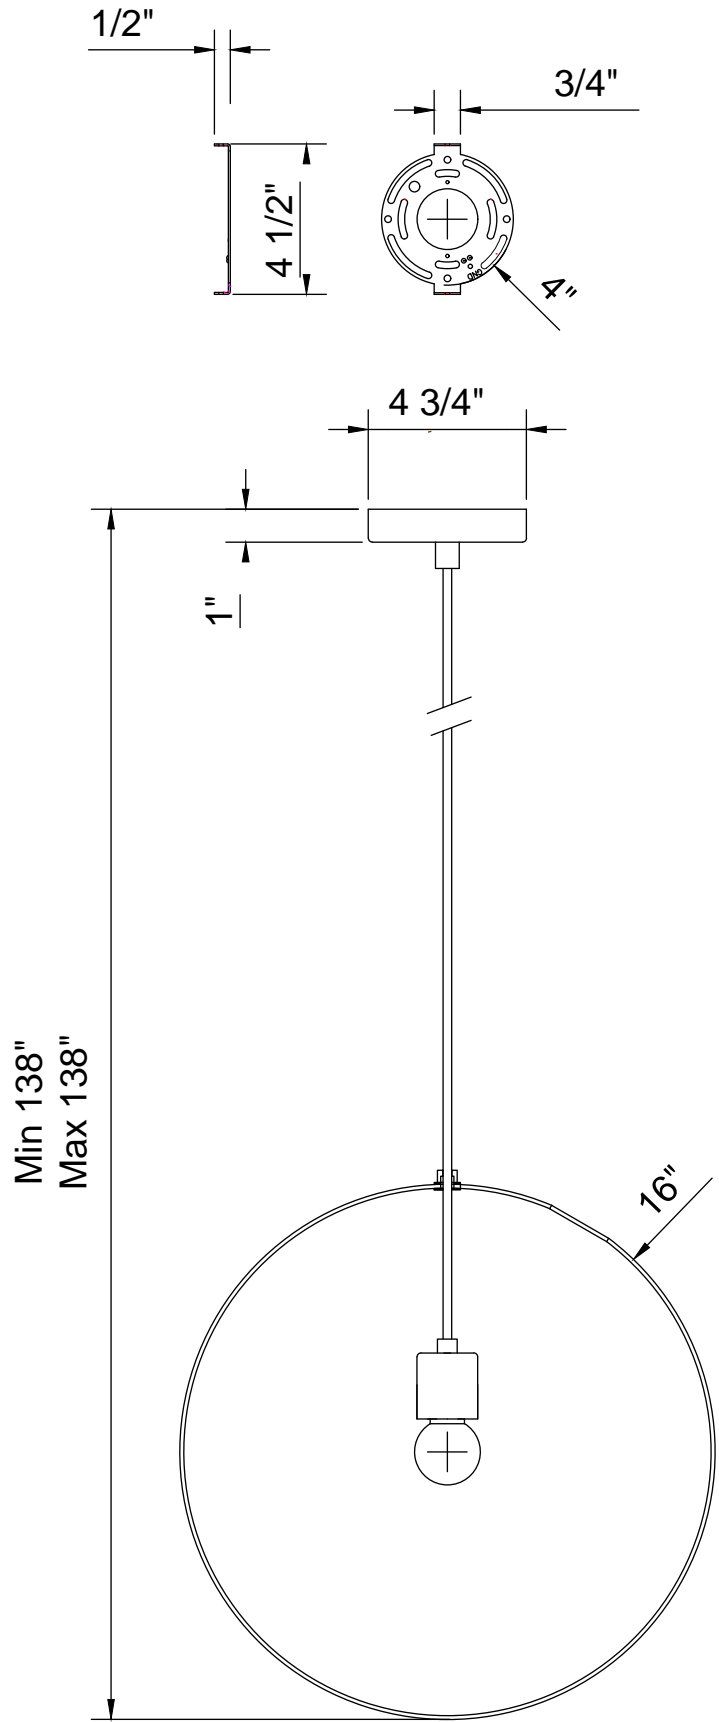

## Pendant

FL96024

- Pendant Light in Black with Rattan Shade
- No special tools needed for assembly
- Wattage: 60W medium base lamp max (bulb not included).

**FL96024**