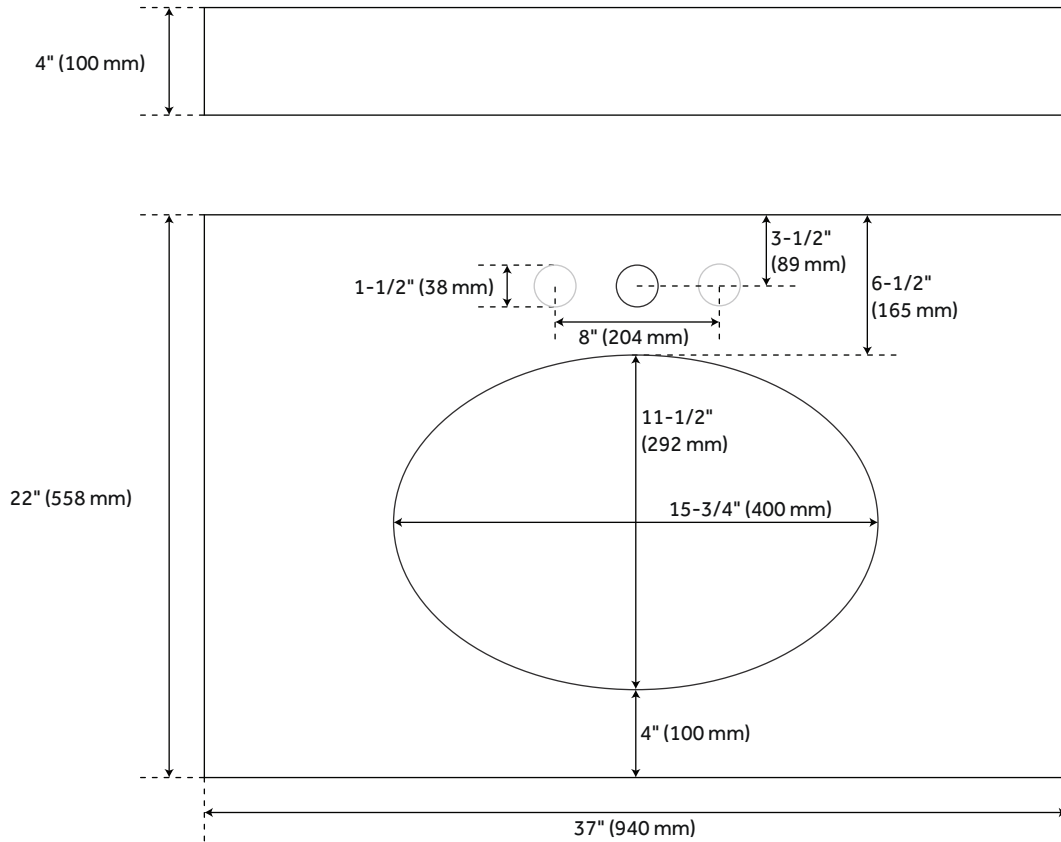

## VANITY TOP FEATURES

Number of Basins: 1  
Sink Installation: Undermount - Oval  
Assembly Required: Yes  
Faucet Centers: Single-Hole, Widespread  
Faucet Included: No  
Sink Included: Optional  
Backsplash: Yes

# 37" X 22"

### FEATURES

- Basin Length: 15-3/4"
- Basin Width: 11-1/2"
- Drain Size: 1-1/2"
- Vanity Top Depth: 22"
- Vanity Top Width: 37"
- Vanity Top Thickness: 3cm

### FEATURES

- Length: 18-5/8"
- Width: 15"
- Height: 7-3/4"
- Basin Length: 16"
- Basin Width: 12-1/2"
- Water Depth to Overflow: 5"
- Drain Hole: 1-1/2"