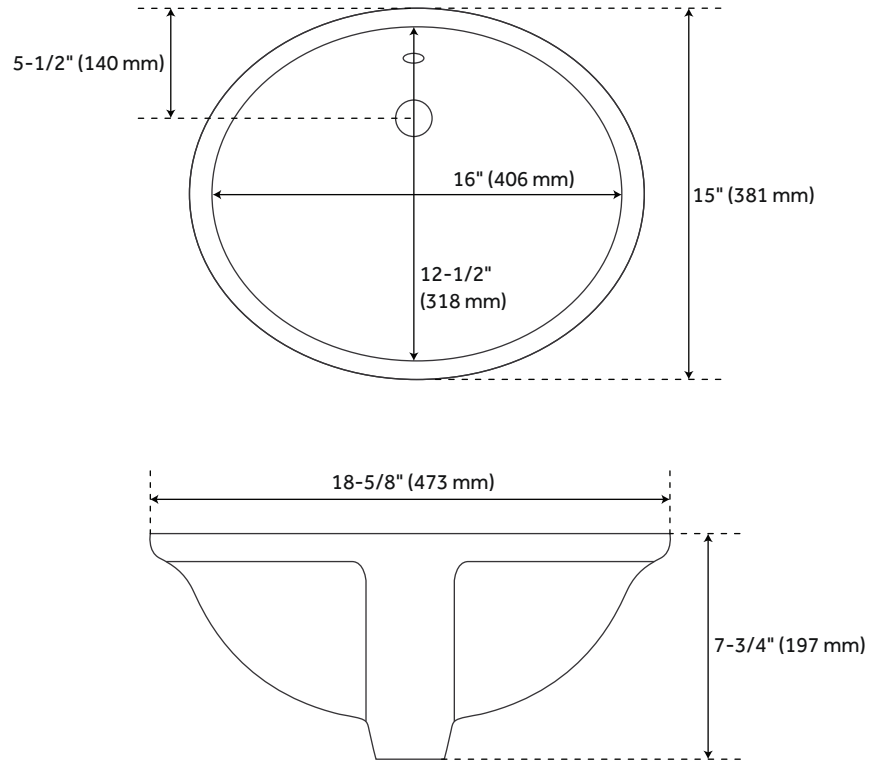

### FEATURES

- Basin Length: 15-3/4"
- Basin Width: 11-1/2"
- Drain Size: 1-1/2"
- Vanity Top Depth: 22"
- Vanity Top Width: 37"
- Vanity Top Thickness: 3cm

### PRODUCT IMAGE

All Measurements are approximate.

It is recommended to have the product at the job site before finalizing plumbing.

Only stone tops include a backsplash.

### FEATURES

- Length: 18-5/8"
- Width: 15"
- Height: 7-3/4"
- Basin Length: 16"
- Basin Width: 12-1/2"
- Water Depth to Overflow: 5"
- Drain Hole: 1-1/2"