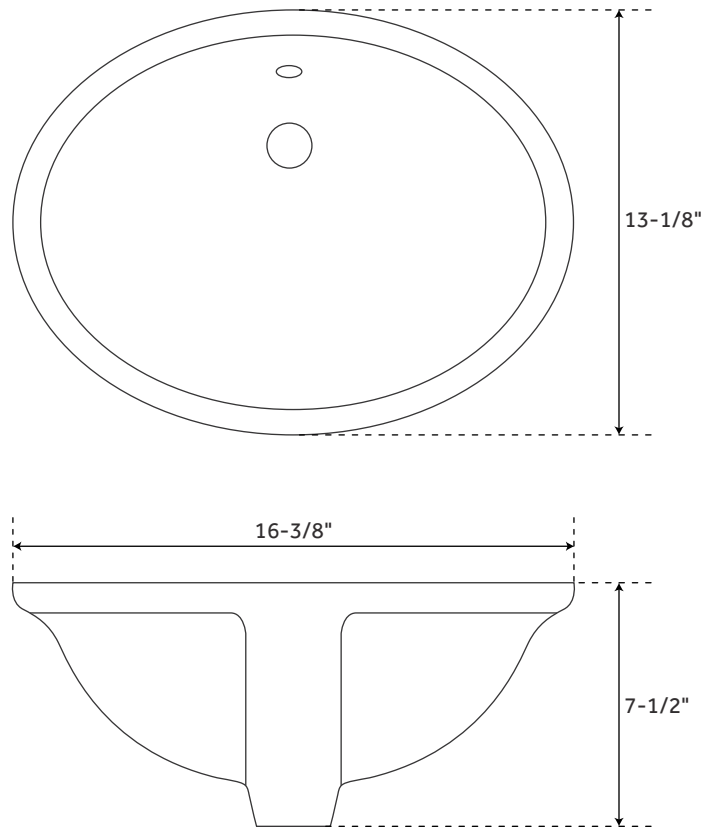

37" X 19"

2CM NARROW DEPTH VANITY TOP FOR UNDERMOUNT SINK

SKU: 927972, 927976, 940742, 940748, 940751, 940754

VANITY TOP FEATURES

- Number of Basins: 1
- Sink Installation: Undermount - Oval
- Assembly Required: Yes
- Faucet Centers: Single Hole, Widespread
- Faucet Included: No
- Sink Included: Optional
- Backsplash: Yes

FEATURES

- Basin Length: 13-7/8"
- Basin Width: 10-7/8"
- Vanity Top Depth: 19"
- Vanity Top Width: 37"
- Vanity Top Thickness: 2cm

SIGNATURE HARDWARE LIFETIME WARRANTY

See website for warranty information

All Measurements are approximate.

It is recommended to have the product at the job site before finalizing plumbing.

Only stone tops include a backsplash.

PAGE 2

OPTIONAL PORCELAIN

UNDERMOUNT SINK

SKU: 927975, 940722, 940728, 940731, 940734, 941687

FEATURES

Length: 16-3/8"
Width: 13-1/8"
Height: 7-1/2"
Drain Hole: 1-1/2"

SIGNATURE HARDWARE LIFETIME WARRANTY

See website for warranty information

All Measurements are approximate.

PAGE 3