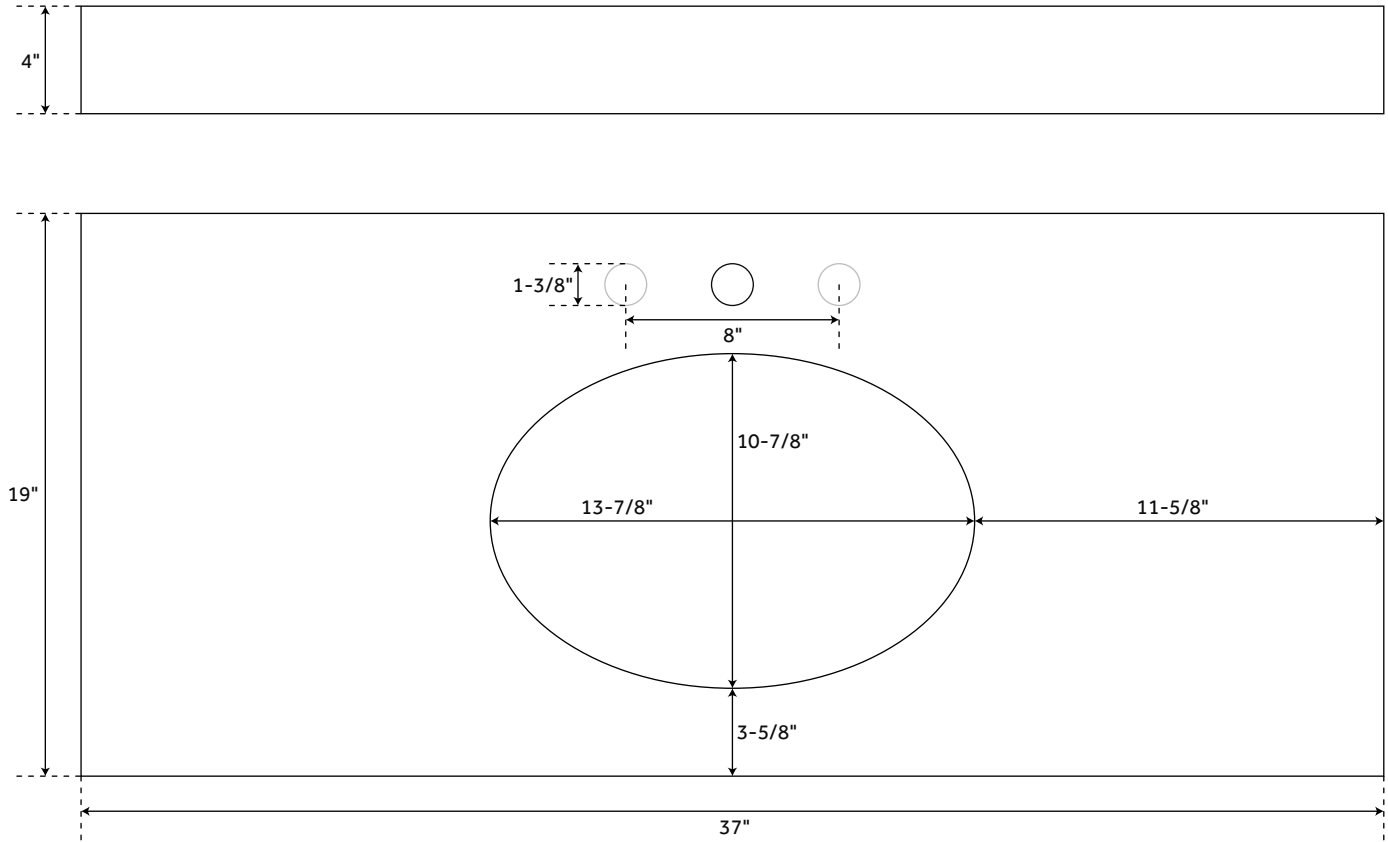

37" X 19"

2CM NARROW DEPTH VANITY TOP FOR UNDERMOUNT SINK

SKU: 927972, 927976, 940742, 940748, 940751, 940754

VANITY TOP FEATURES

- Number of Basins: 1
- Sink Installation: Undermount - Oval
- Assembly Required: Yes
- Faucet Centers: Single Hole, Widespread
- Faucet Included: No
- Sink Included: Optional
- Backsplash: Yes

SIGNATURE HARDWARE Lifetime Warranty

See website for detailed warranty information.

CONTENTS

VANITY TOP	PAGE 2
SINK	PAGE 3

REVISED 07/17/2019

37" X 19"

STONE VANITY TOP

SKU: 927972, 927976, 940742, 940748, 940751, 940754

FEATURES

- Basin Length: 13-7/8"
- Basin Width: 10-7/8"
- Vanity Top Depth: 19"
- Vanity Top Width: 37"
- Vanity Top Thickness: 2cm

SIGNATURE HARDWARE LIFETIME WARRANTY

See website for warranty information

FEATURES

Length: 16-3/8"
Width: 13-1/8"
Height: 7-1/2"
Drain Hole: 1-1/2"

SIGNATURE HARDWARE LIFETIME WARRANTY

See website for warranty information

All Measurements are approximate.

PAGE 3