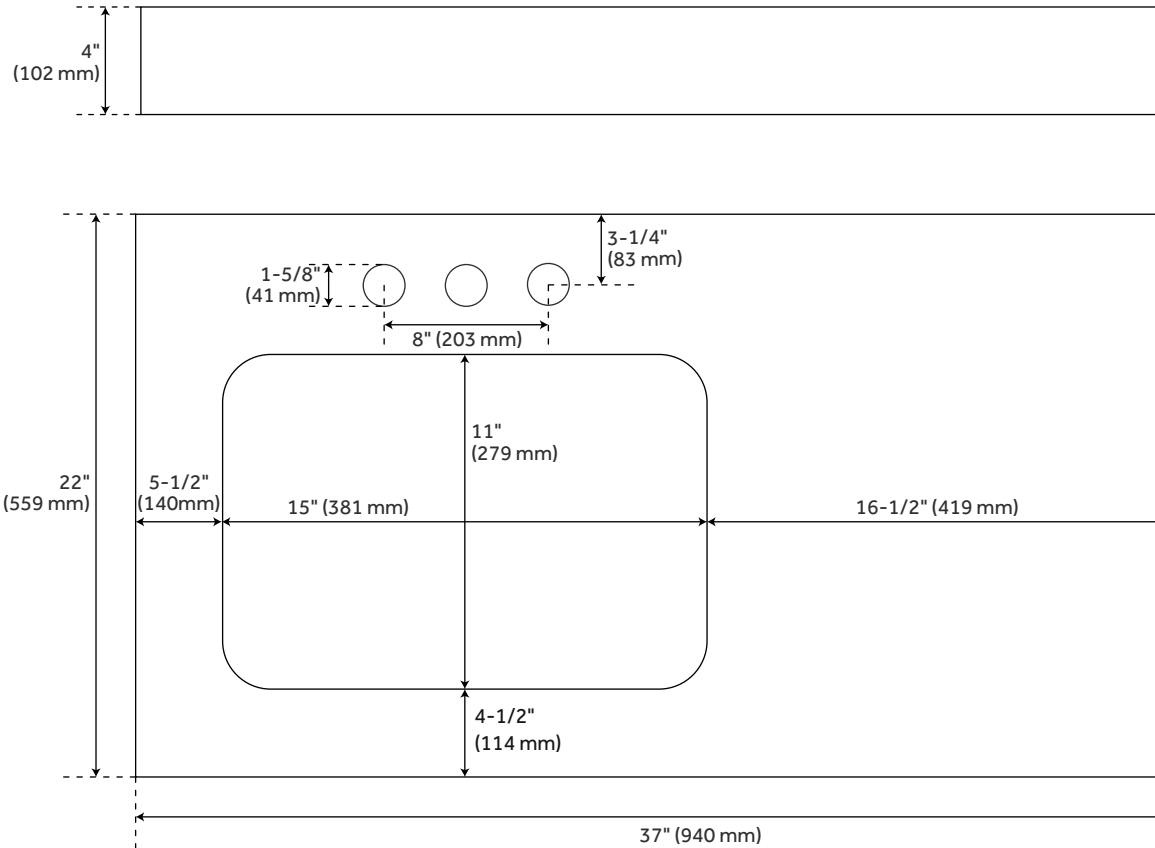

### FEATURES

- Faucet Centers: 8"
- Basin Length: 15"
- Basin Width: 11"
- Drain Size: 1-1/2"
- Vanity Top Depth: 22"
- Vanity Top Width: 37"
- Vanity Top Thickness: 3cm

### FEATURES

- Length: 18-1/4"
- Width: 14"
- Height: 7-5/8"
- Basin Length: 16"
- Basin Width: 11-3/4"
- Water Depth to Rim: 5-1/2"
- Water Depth to Overflow: 4-1/8"
- Drain Hole: 1-1/2"