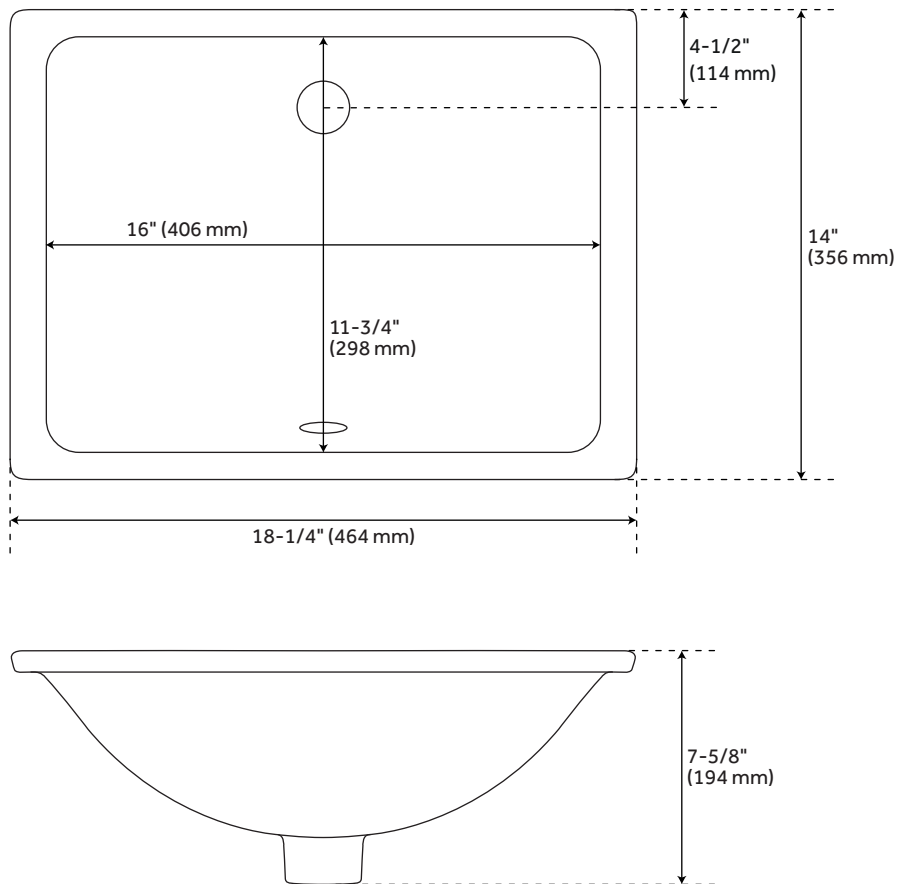

# 37" X 22"

### FEATURES

- Faucet Centers: 8"
- Basin Length: 15"
- Basin Width: 11"
- Drain Size: 1-1/2"
- Vanity Top Depth: 22"
- Vanity Top Width: 37"
- Vanity Top Thickness: 3cm

### FEATURES

- Length: 18-1/4"
- Width: 14"
- Height: 7-5/8"
- Basin Length: 16"
- Basin Width: 11-3/4"
- Water Depth to Rim: 5-1/2"
- Water Depth to Overflow: 4-1/8"
- Drain Hole: 1-1/2"