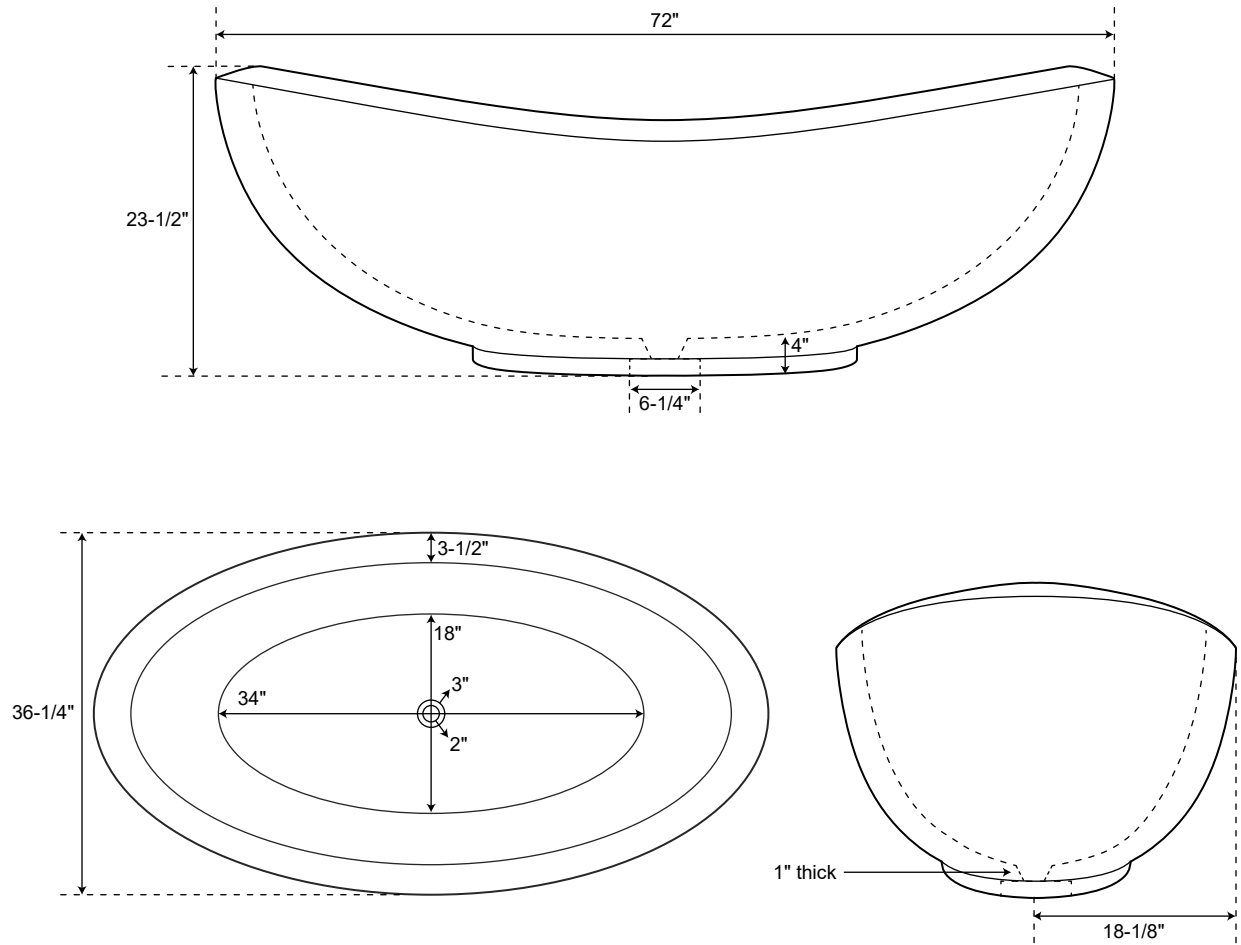

71" LUCIUS

POLISHED SUNNY GOLD MARBLE TUB

SKU: 368467

FEATURES

Design: Modern
Product Finish: Sunny Gold Marble
Overflow Hole: No
Shape: Oval
Material: Marble
Length: 71"
Width: 36"
Height: 23-1/2"
Tub Interior Length: 34"
Tub Interior Width: 18"
Water Depth to Rim: 15"
Exterior Treatment: Smooth
Interior Treatment: Smooth
Tap Deck: No
Drain Included: No
Drain Placement: Center
Faucet Included: No
Faucet Drillings: No Drillings
Water Capacity (Gallons): 39
Tub Weight Uncrated (lbs): 1528
Tub Weight Crated (lbs): 1638

SIGNATURE HARDWARE

LIFETIME WARRANTY

See website for warranty information

All measurements are approximate. Measurements may vary +/- 1/2".

REVISED 12/26/2018