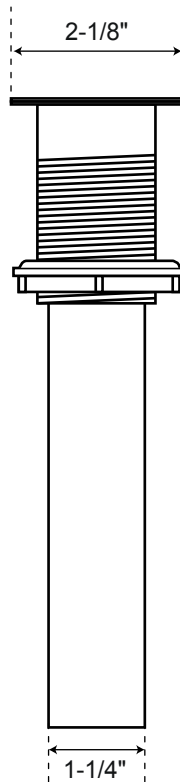

# 1-1/2" Pop-Up

## Bathroom Sink Drain

Without Overflow

With Overflow

All product dimensions are nominal.