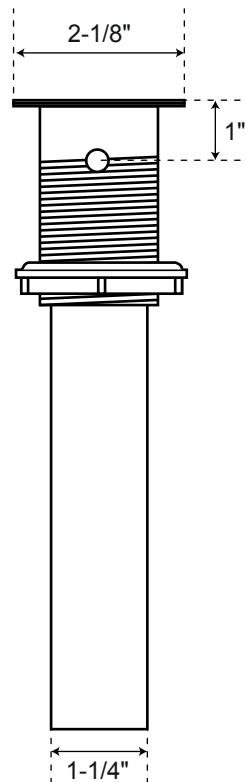

# 1-1/2" Pop-Up

## Bathroom Sink Drain

Without Overflow

With Overflow

All product dimensions are nominal.